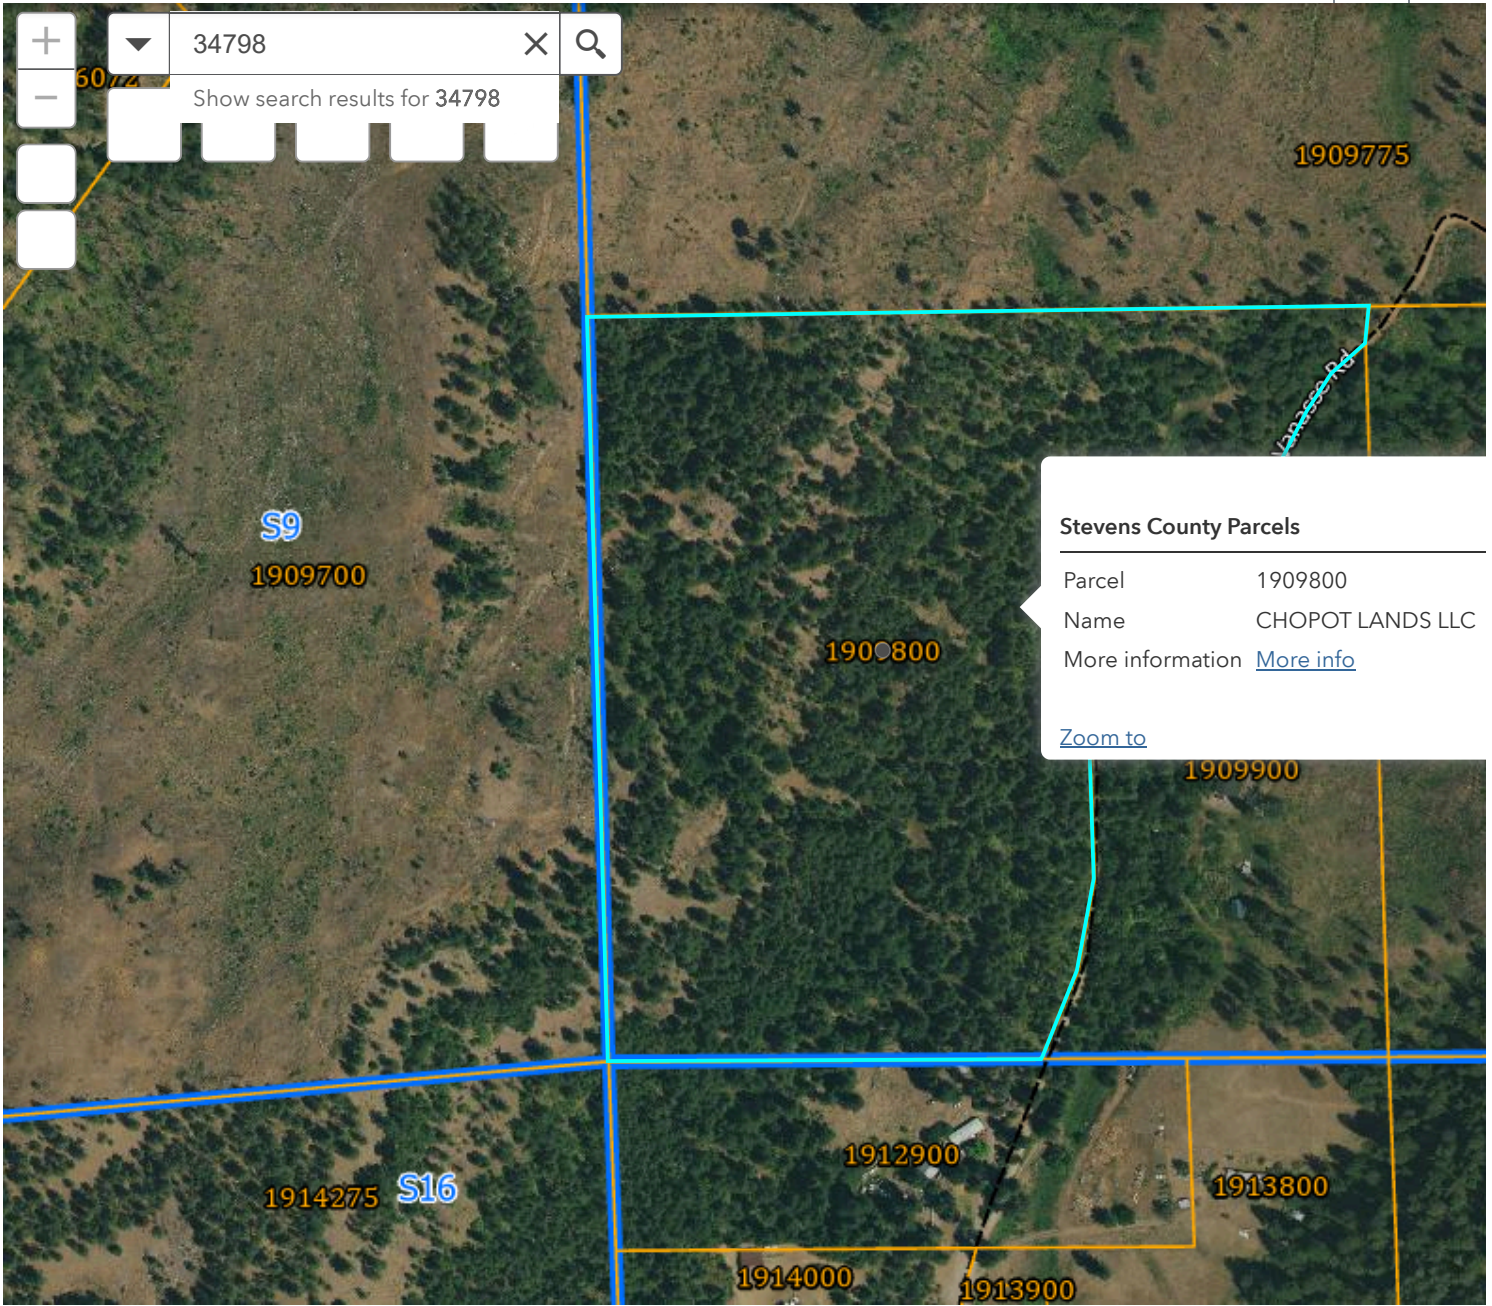

Stevens County Parcel Map

This site is down for updates between 12am and 2am daily.

300ft