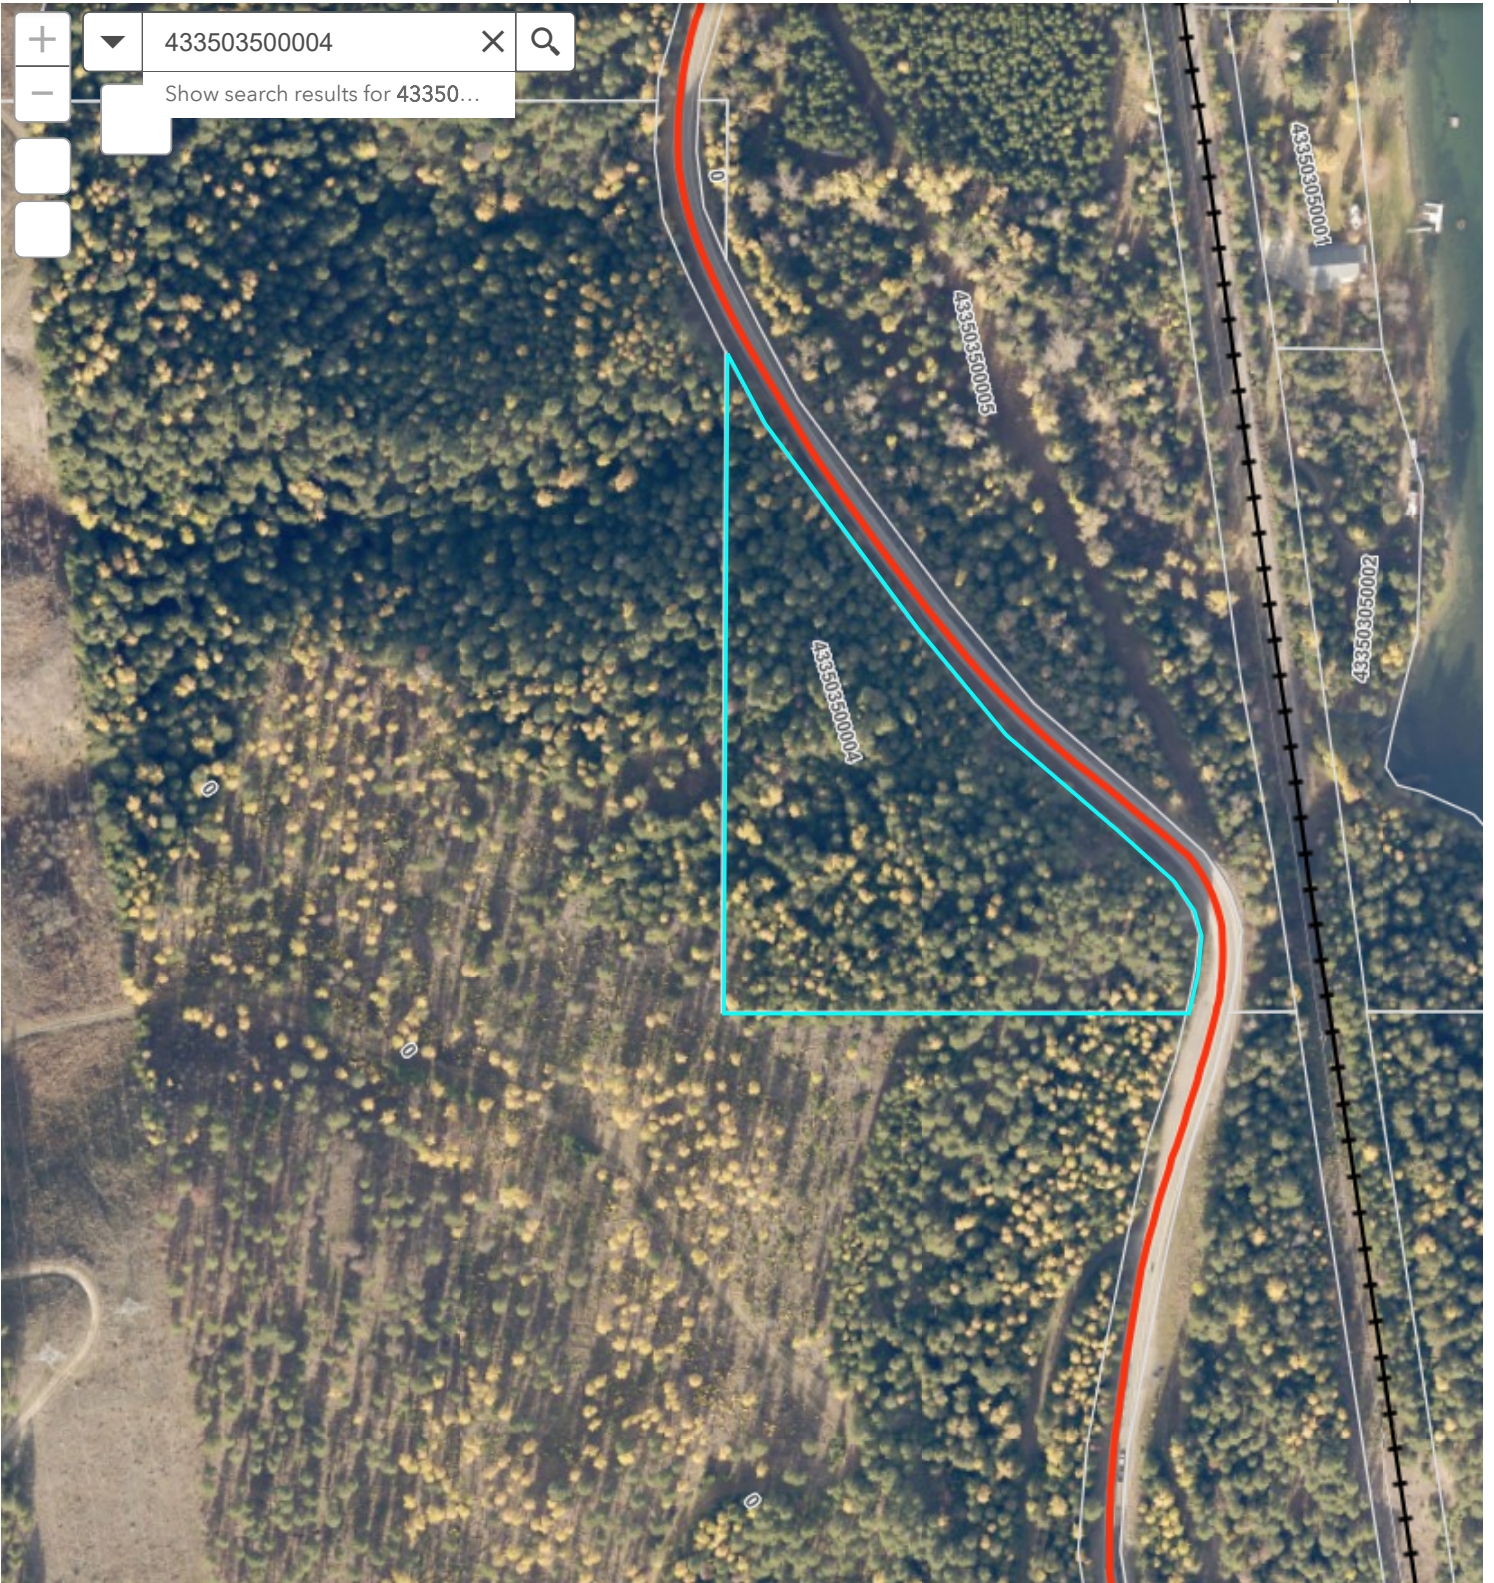

Pend Oreille County Property Search

-117.351 48.564 Degrees