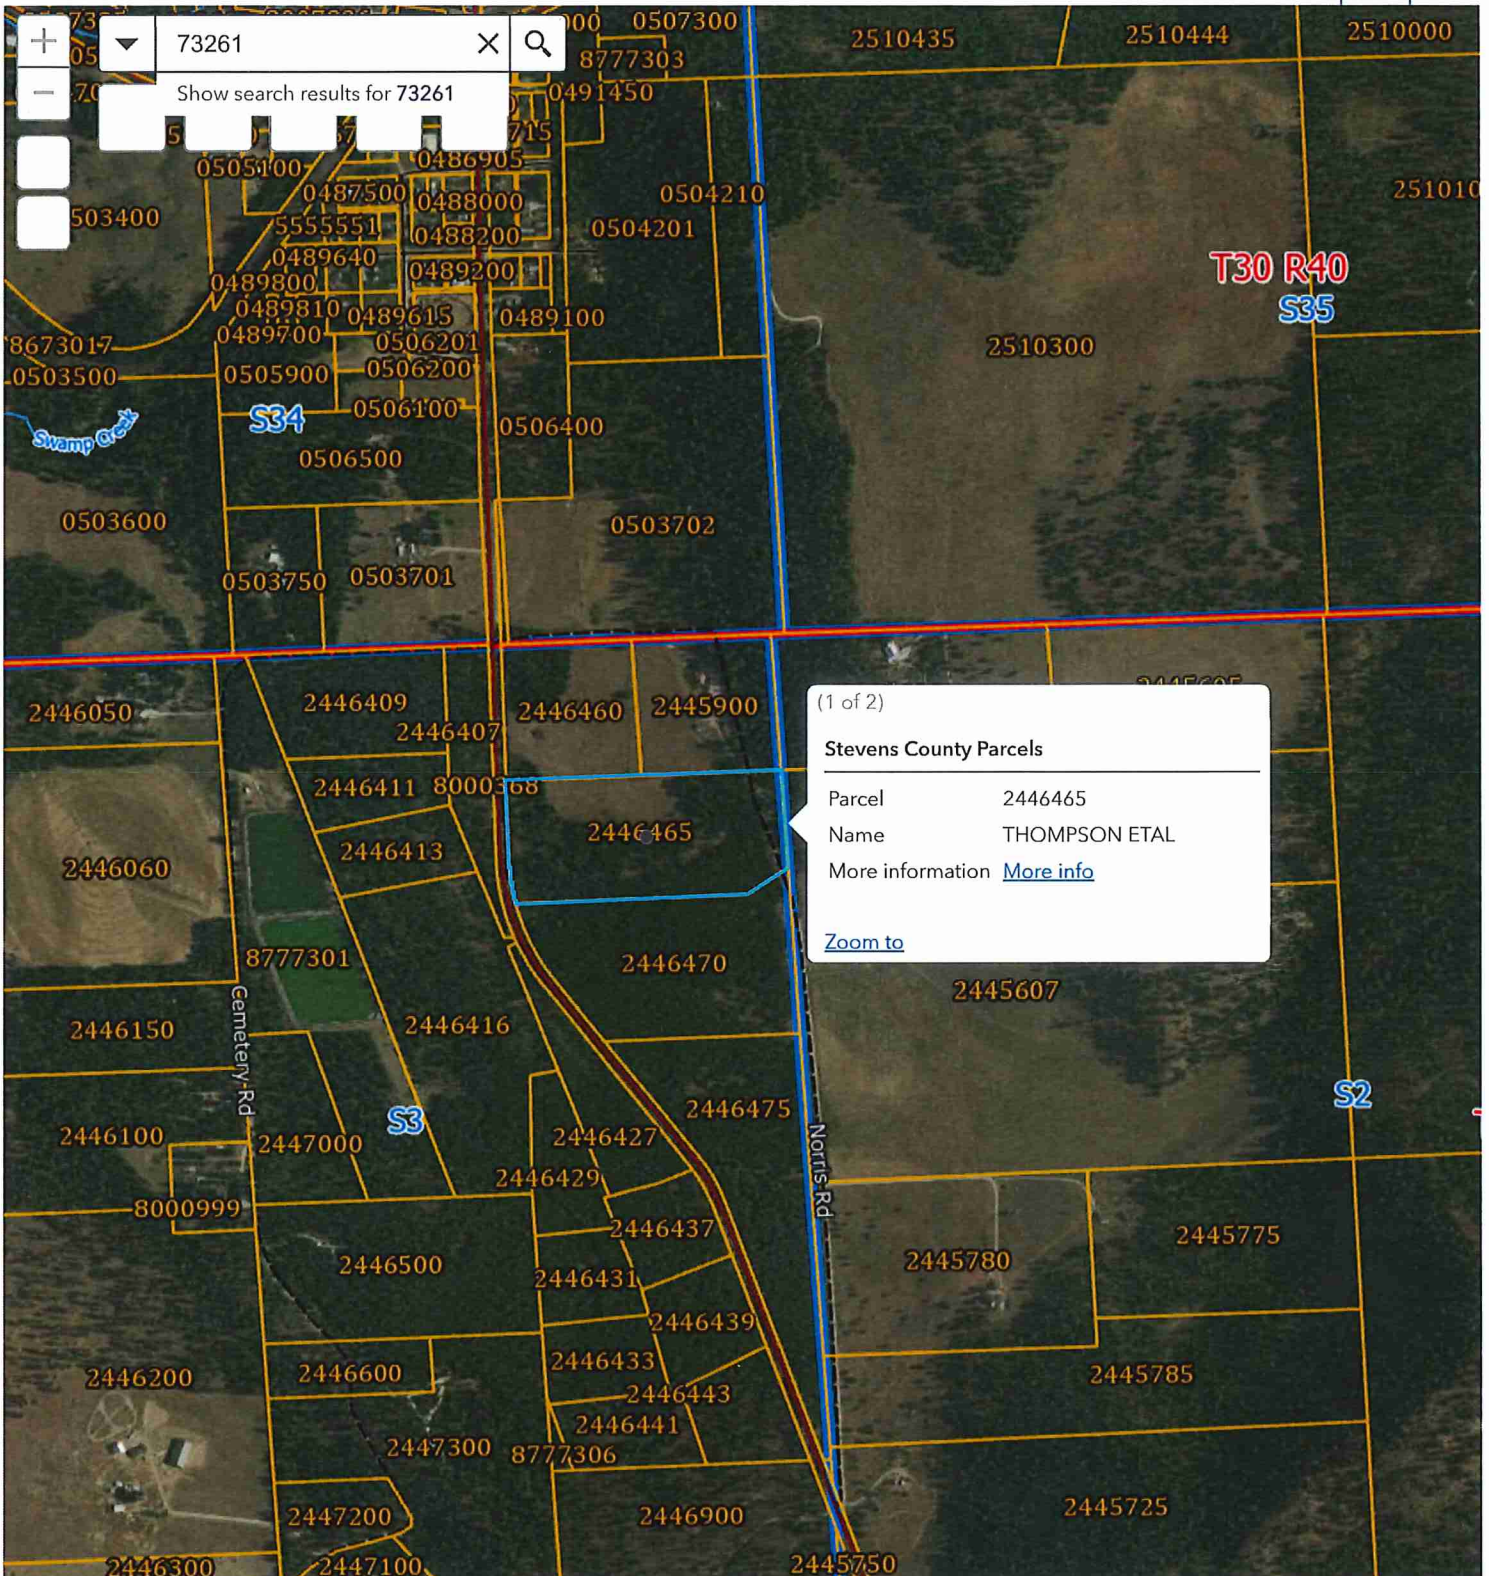

Stevens County Parcel Map

This site is down for updates between 12am and 2am daily.

1000ft