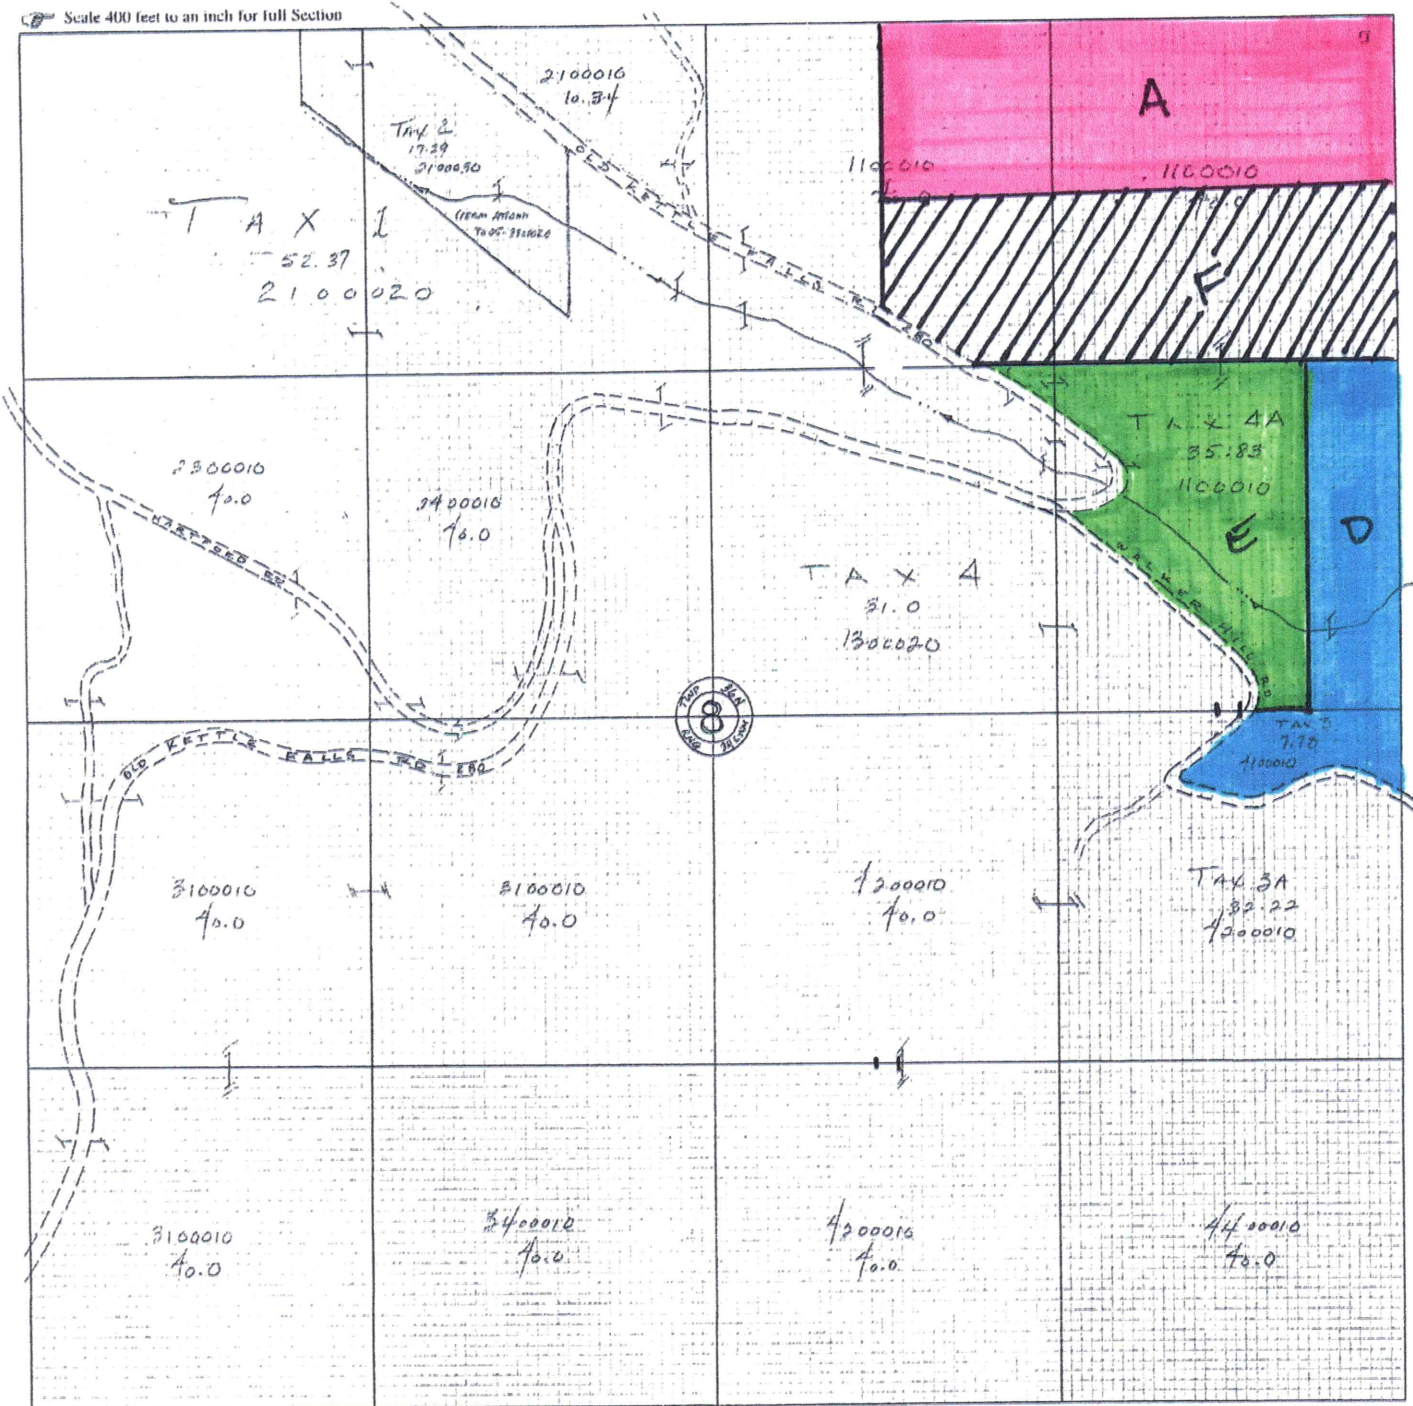

FERRY COUNTY, WASH.

SECTION 8 TOWNSHIP 36 N RANGE 34 E W.M.

Scale 400 feet to an inch for full Section

UPDATE: 5/03 CS Update 6/2007 CS  
 UPDATE: 1/2007 CS