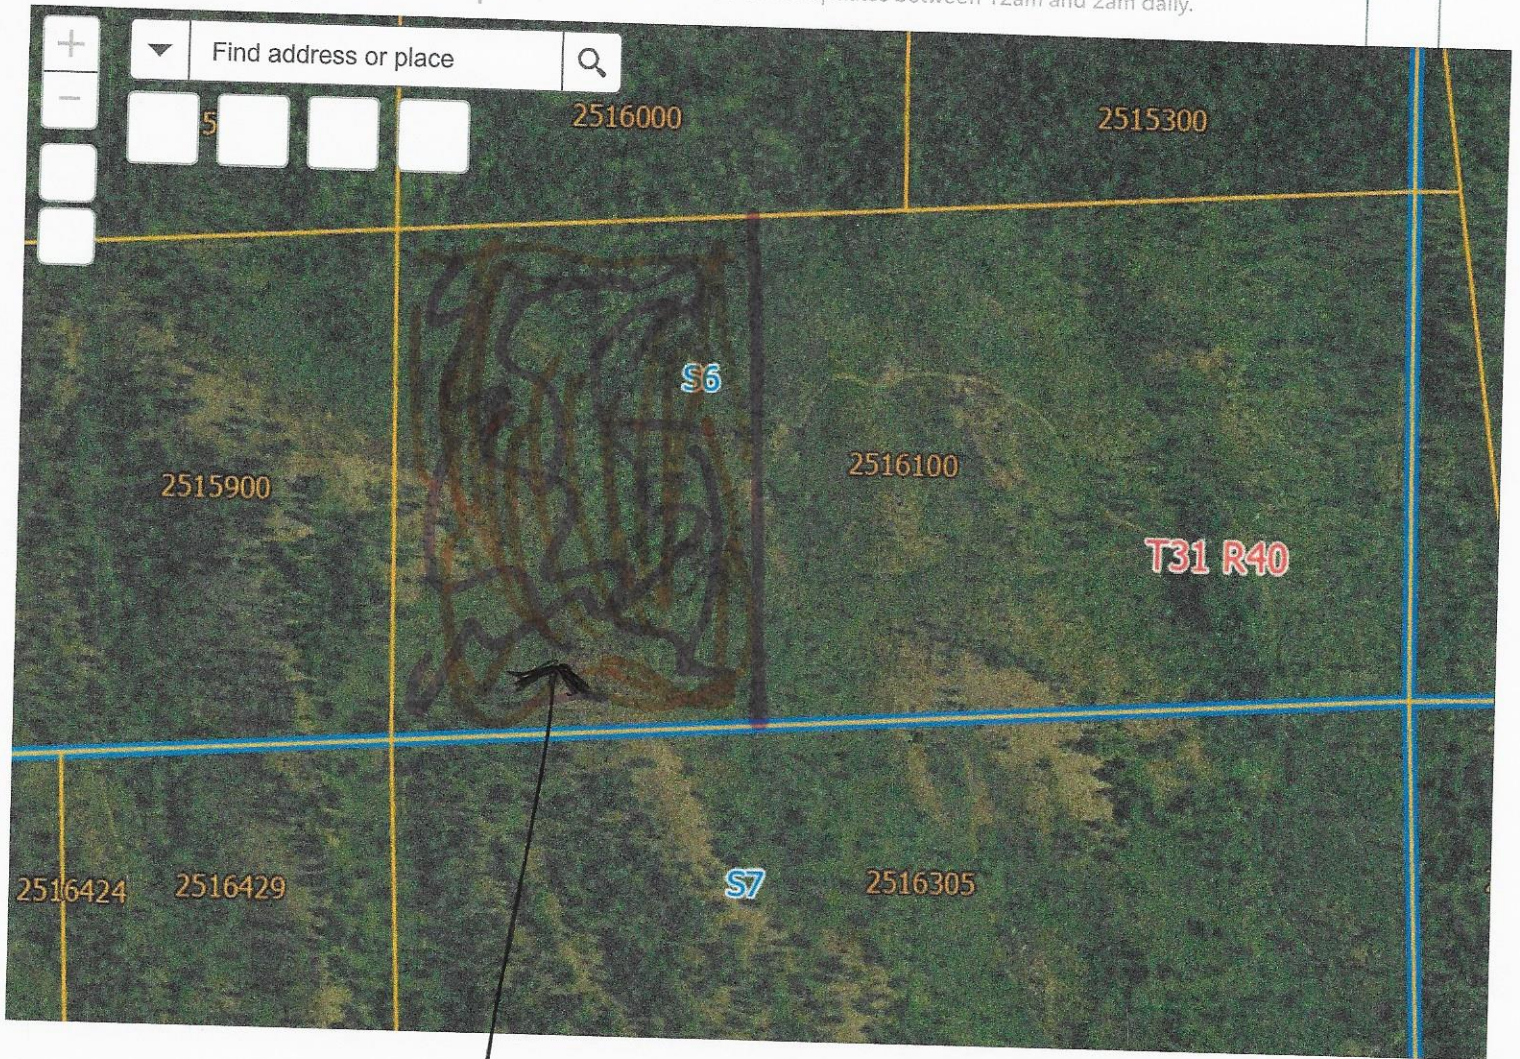

# Stevens County Parcel Map

This site is down for updates between 12am and 2am daily.

Property

400ft

2,378,757.127 455,786.116 Feet