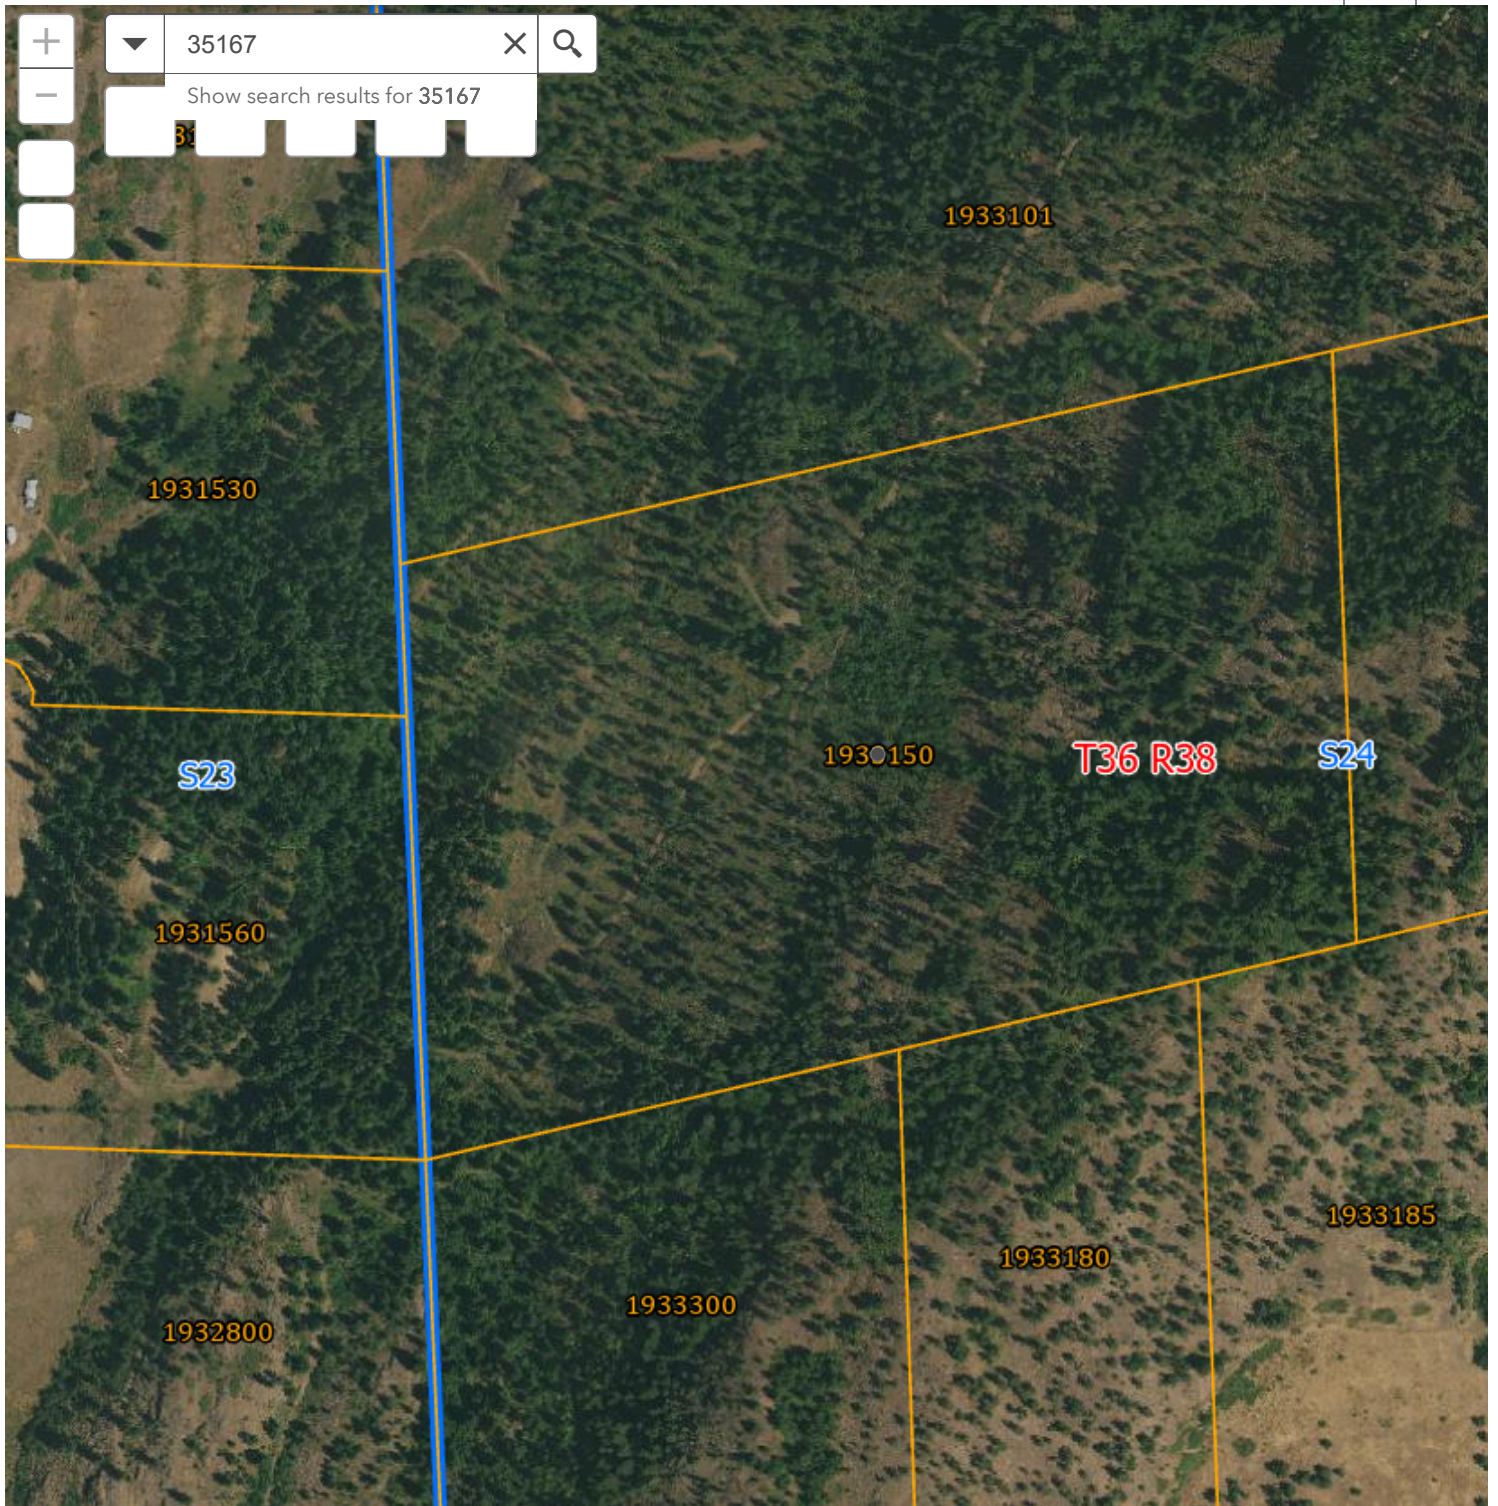

Stevens County Parcel Map

This site is down for updates between 12am and 2am daily.

400ft