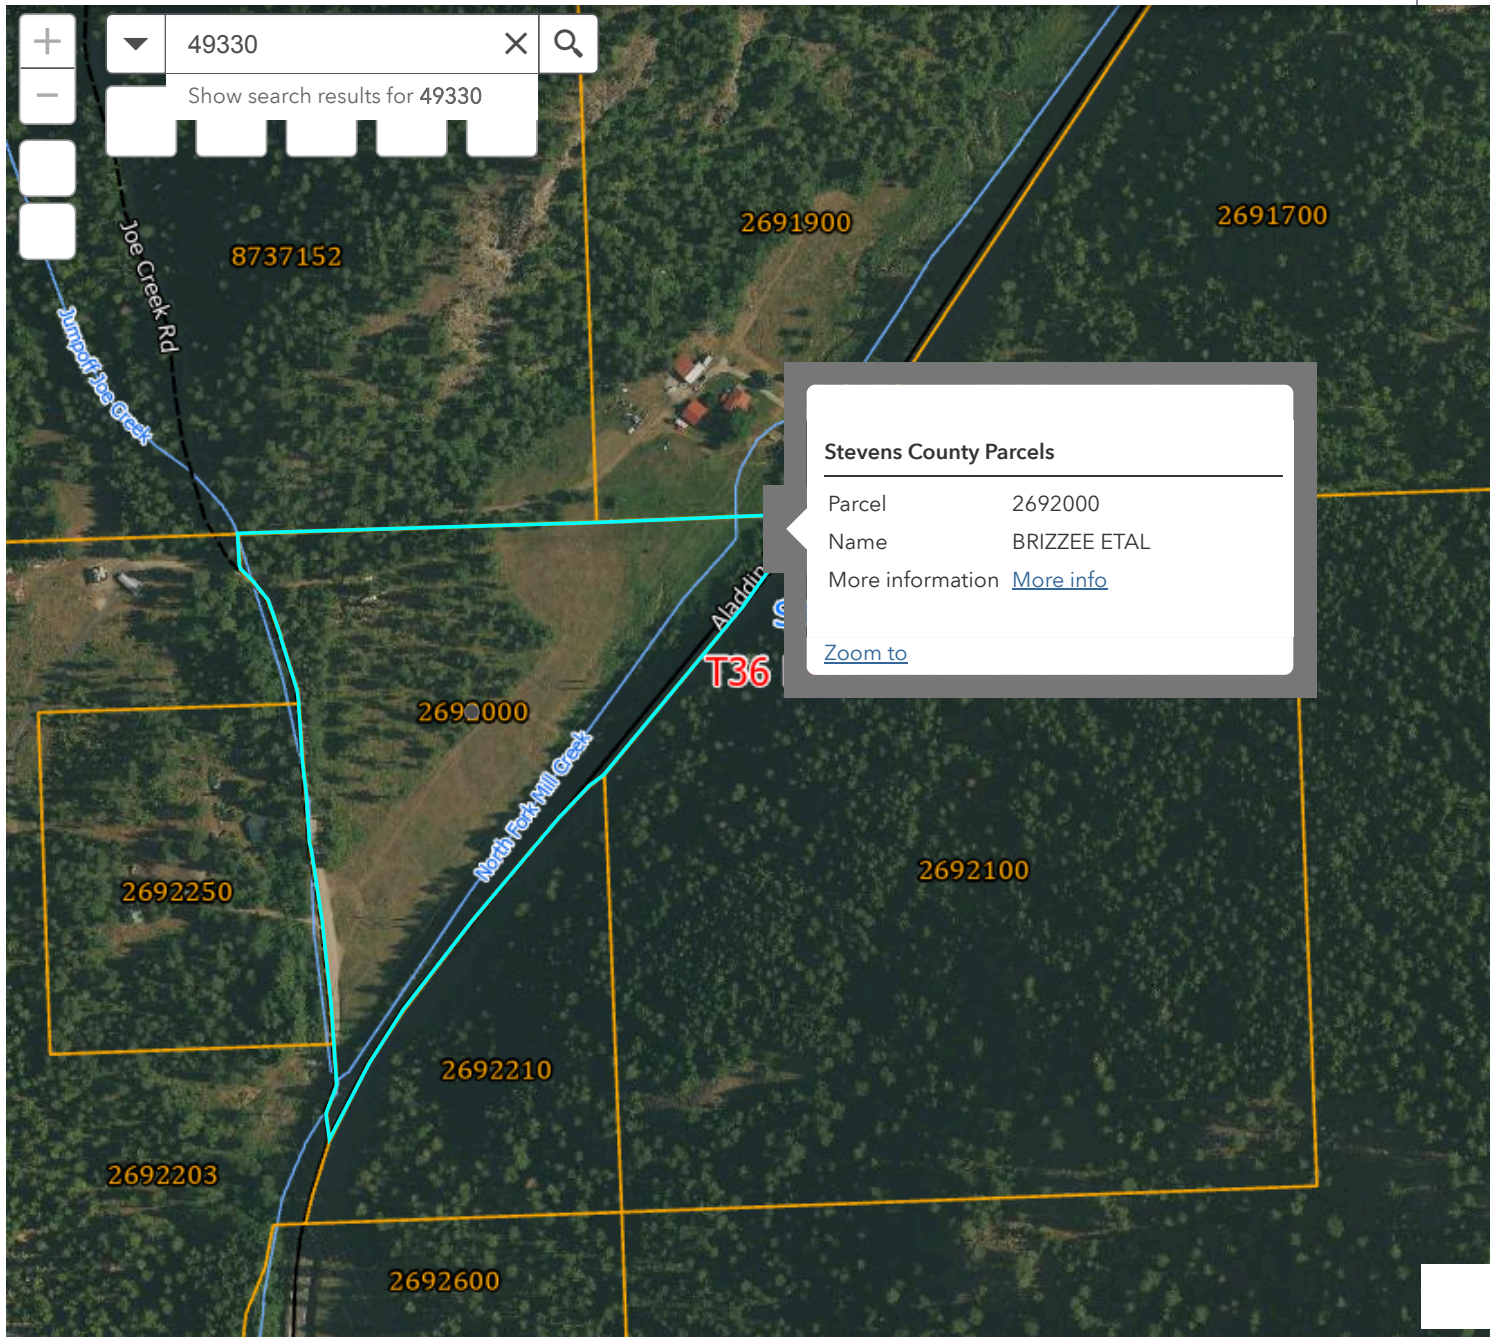

Stevens County Parcel Map

This site is down for updates between 12am and 2am daily.

Stevens County Parcels

Parcel	2692000
Name	BRIZZEE ETAL
More information	More info
Zoom to	