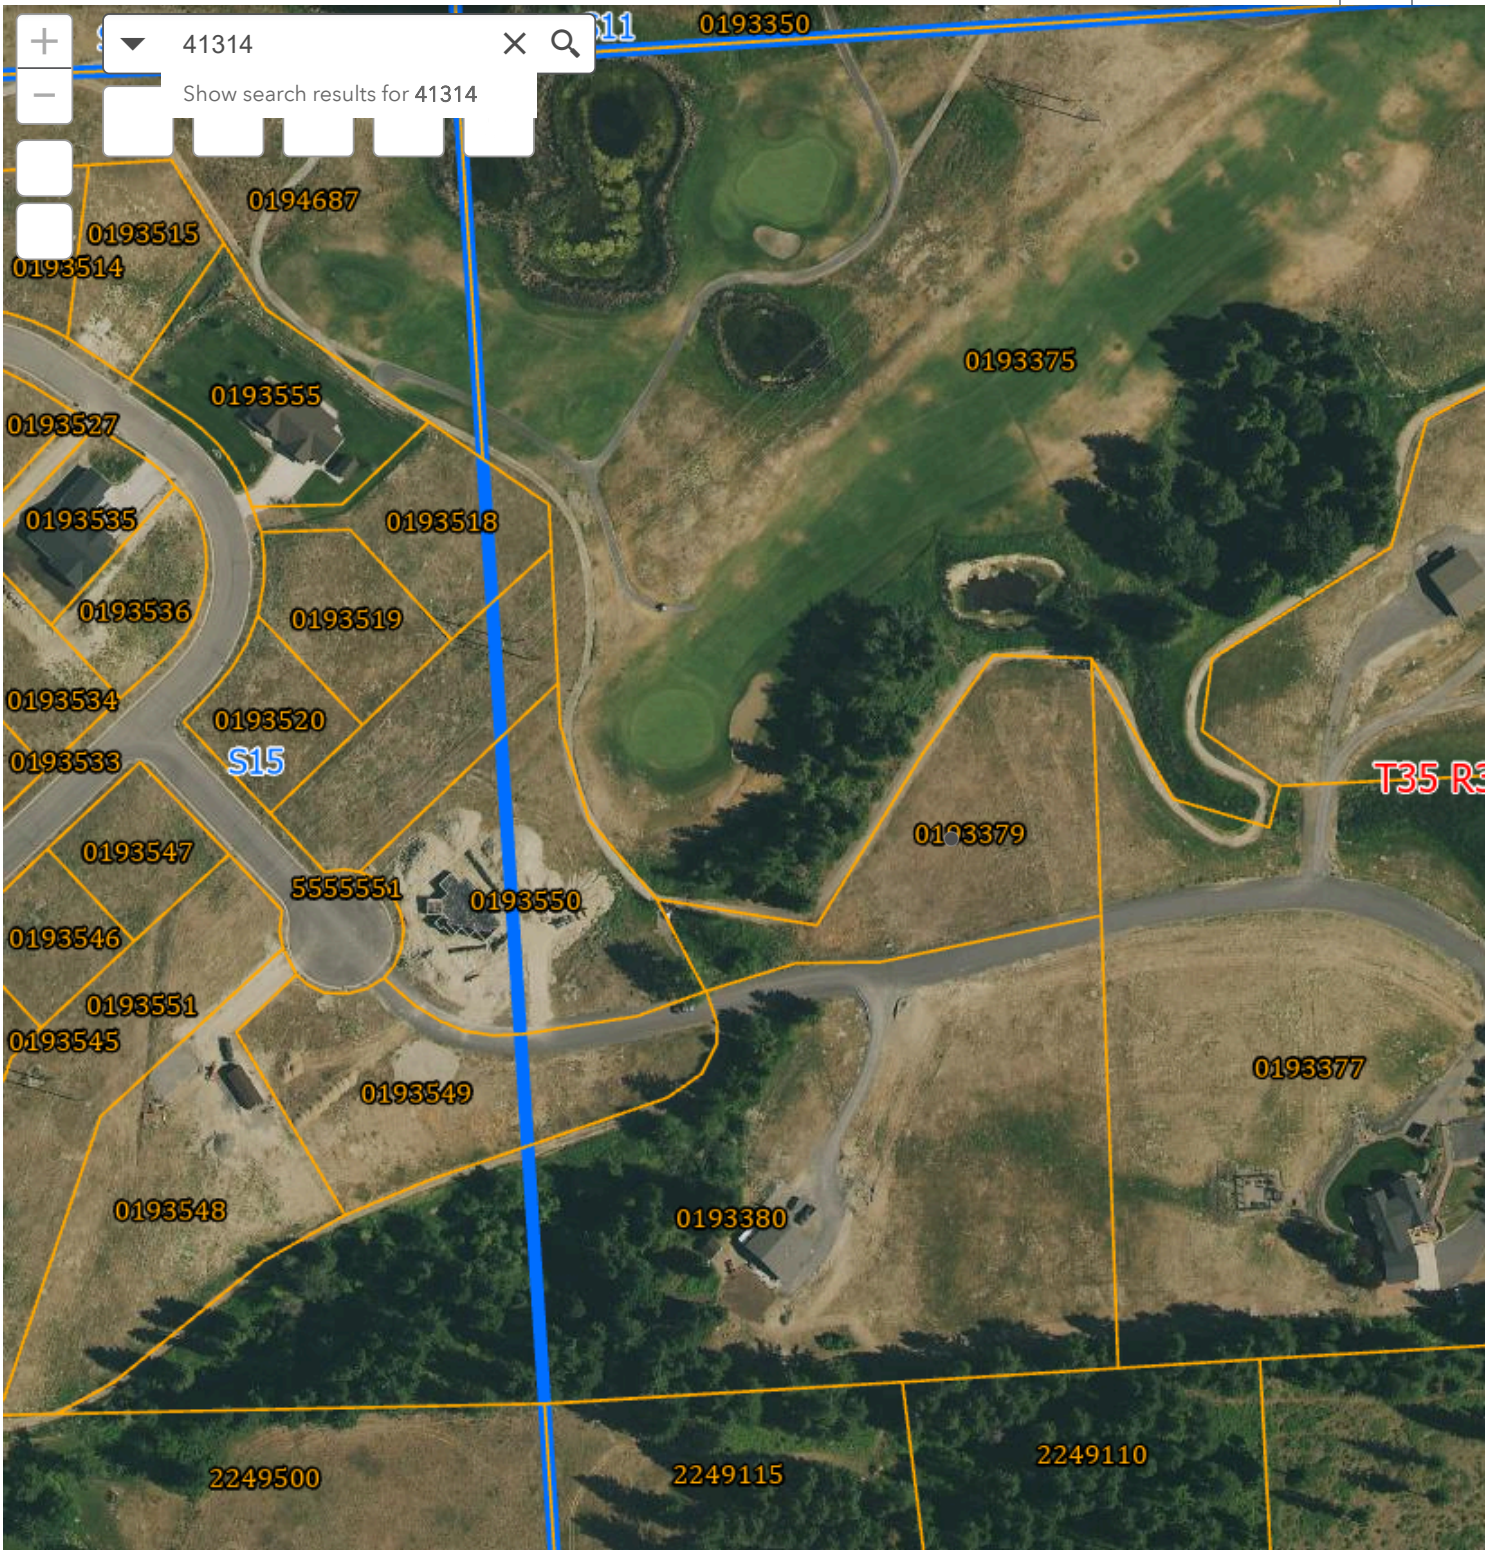

# Stevens County Parcel Map

This site is down for updates between 12am and 2am daily.

200ft