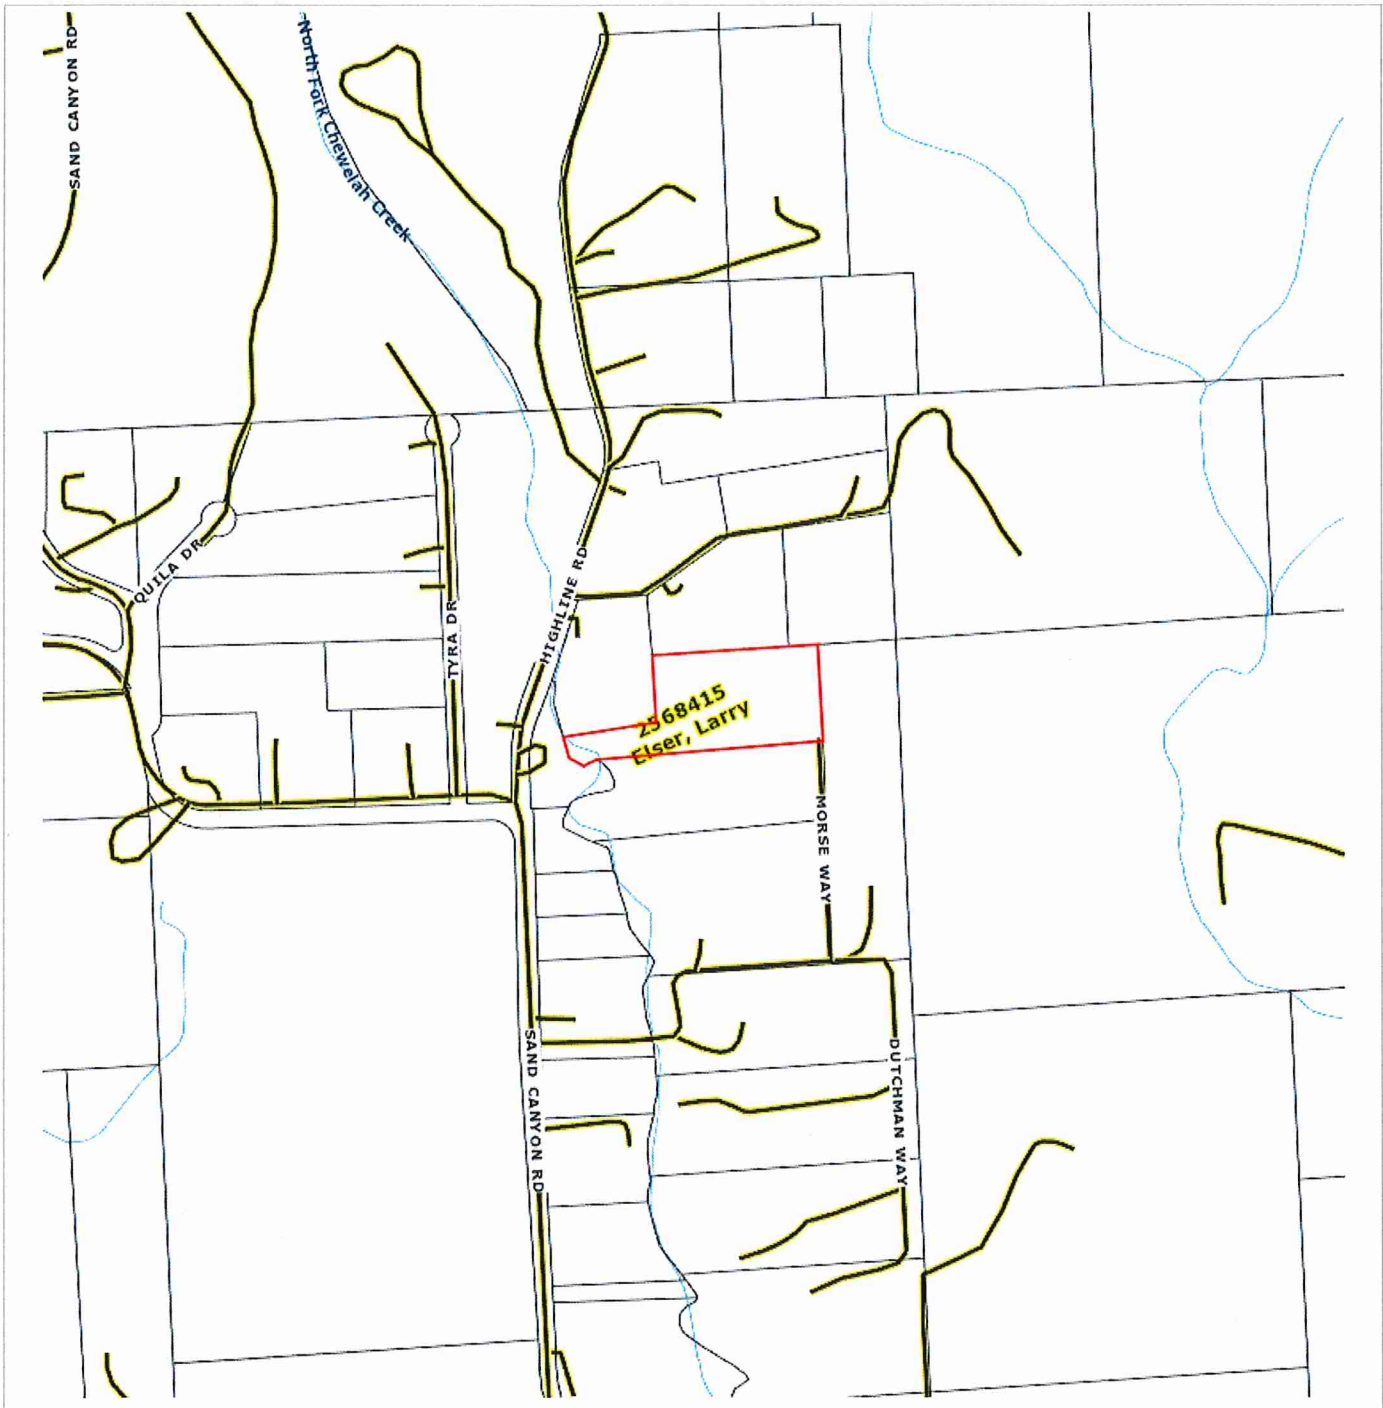

Aerial Map

**STEVENS COUNTY**  
TITLE & ESCROW

Parcel ID: 2568415

Sentry Dynamics, Inc. and its customers make no representations, warranties or conditions, express or implied, as to the accuracy or completeness of information contained in this report.

Owner & ParcelID Map

**STEVENS COUNTY**  
TITLE & ESCROW

Parcel ID: 2568415

Sentry Dynamics, Inc. and its customers make no representations, warranties or conditions, express or implied, as to the accuracy or completeness of information contained in this report.