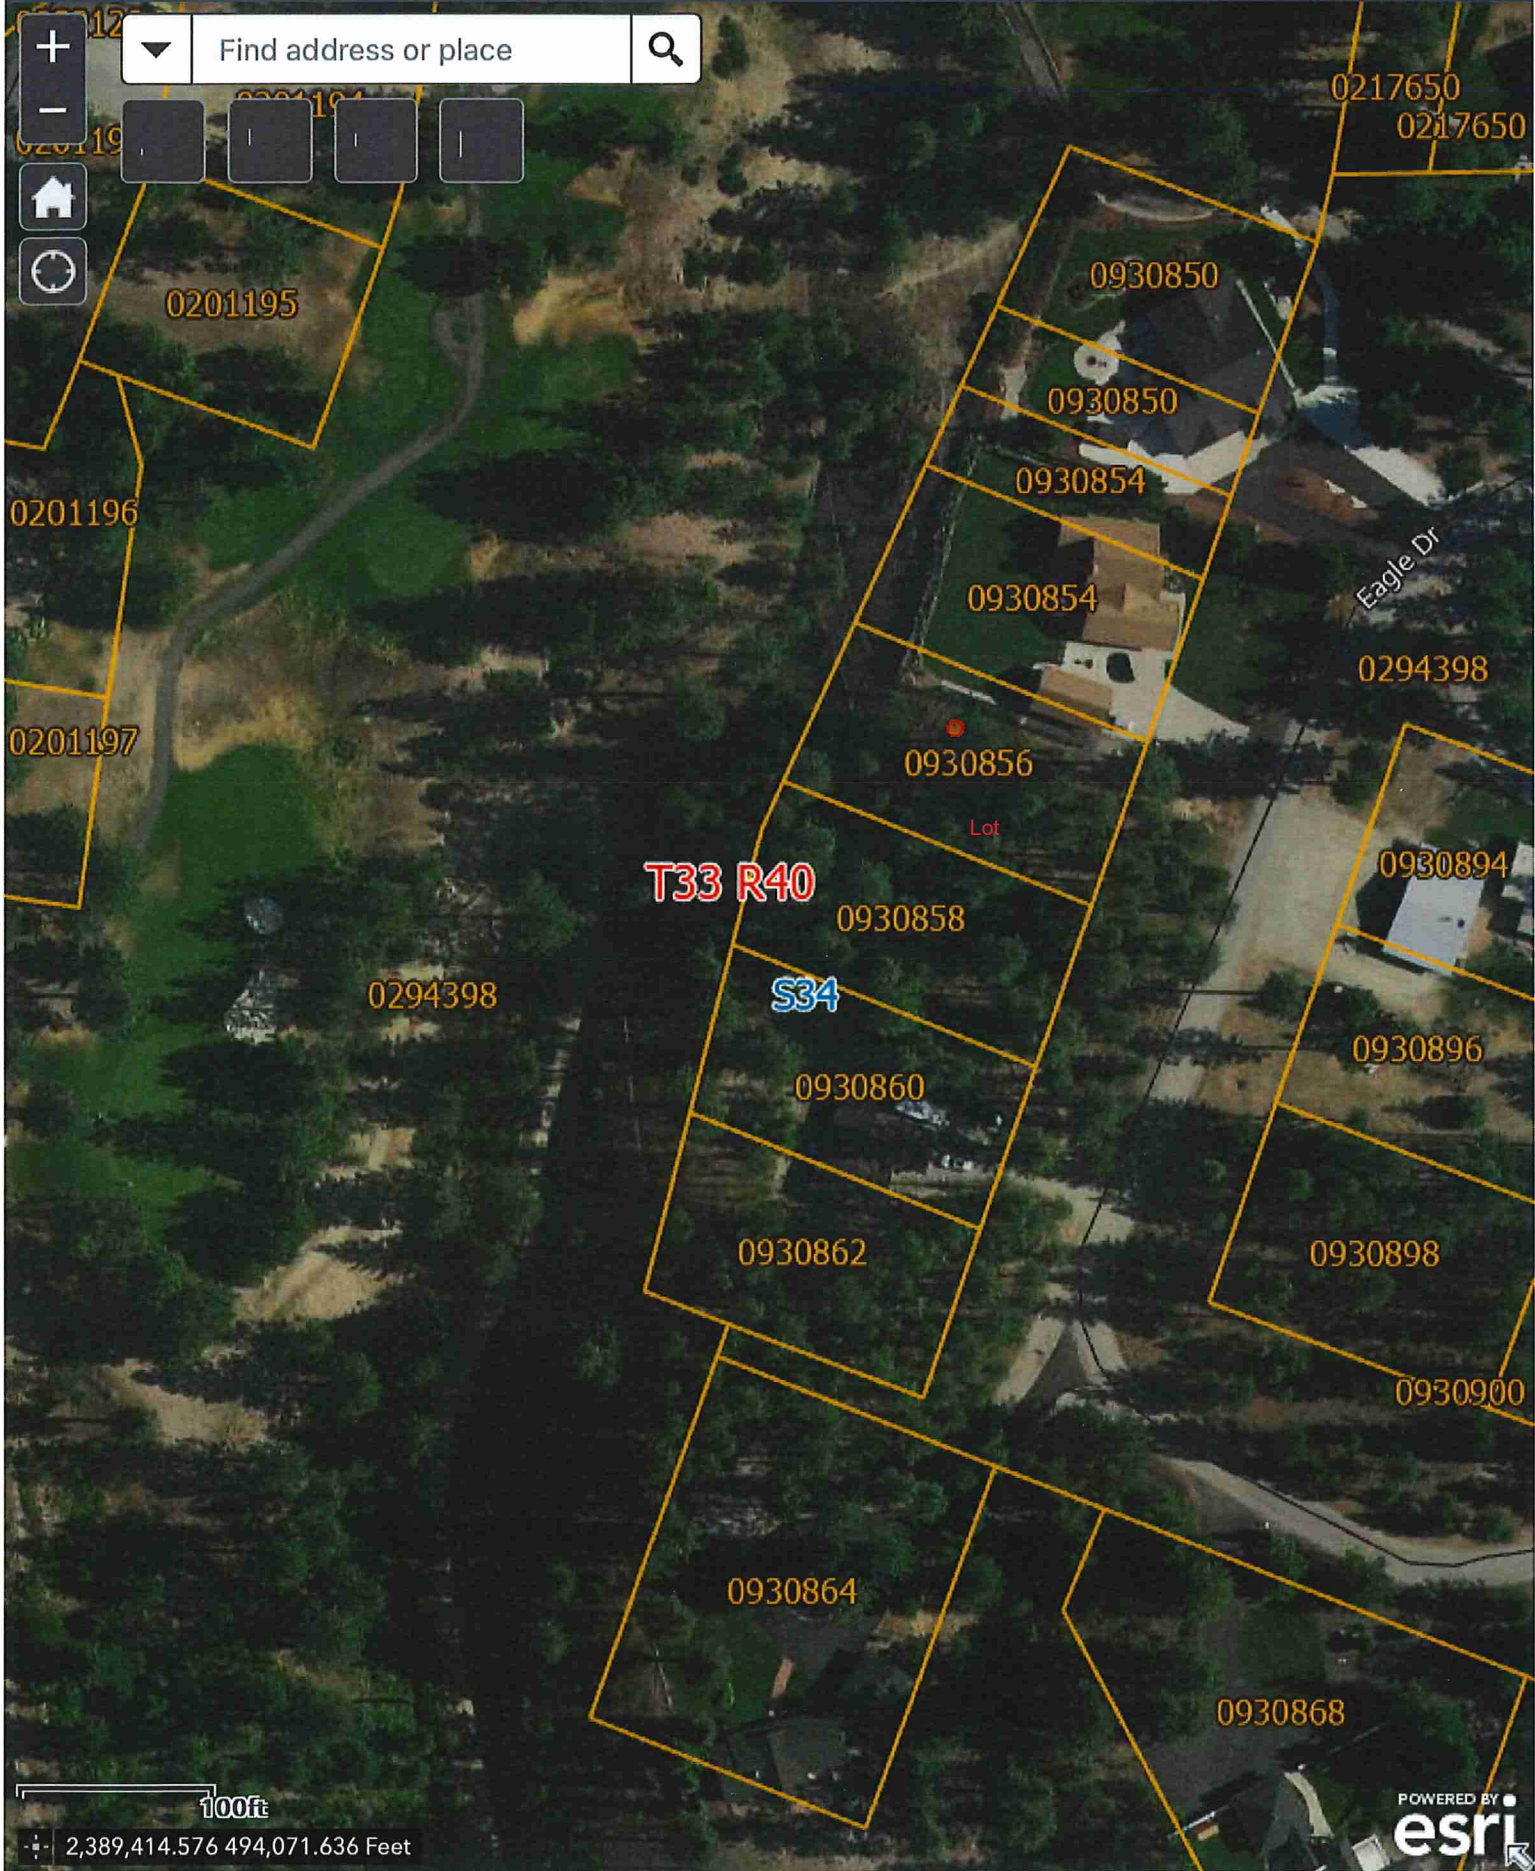

# Stevens County Parcel Map

This site is down for updates between 12am and 12pm

Map navigation controls including zoom in (+), zoom out (-), home, and refresh buttons. A search bar contains the text "Find address or place" and a magnifying glass icon.

100ft  
2,389,414.576 494,071.636 Feet