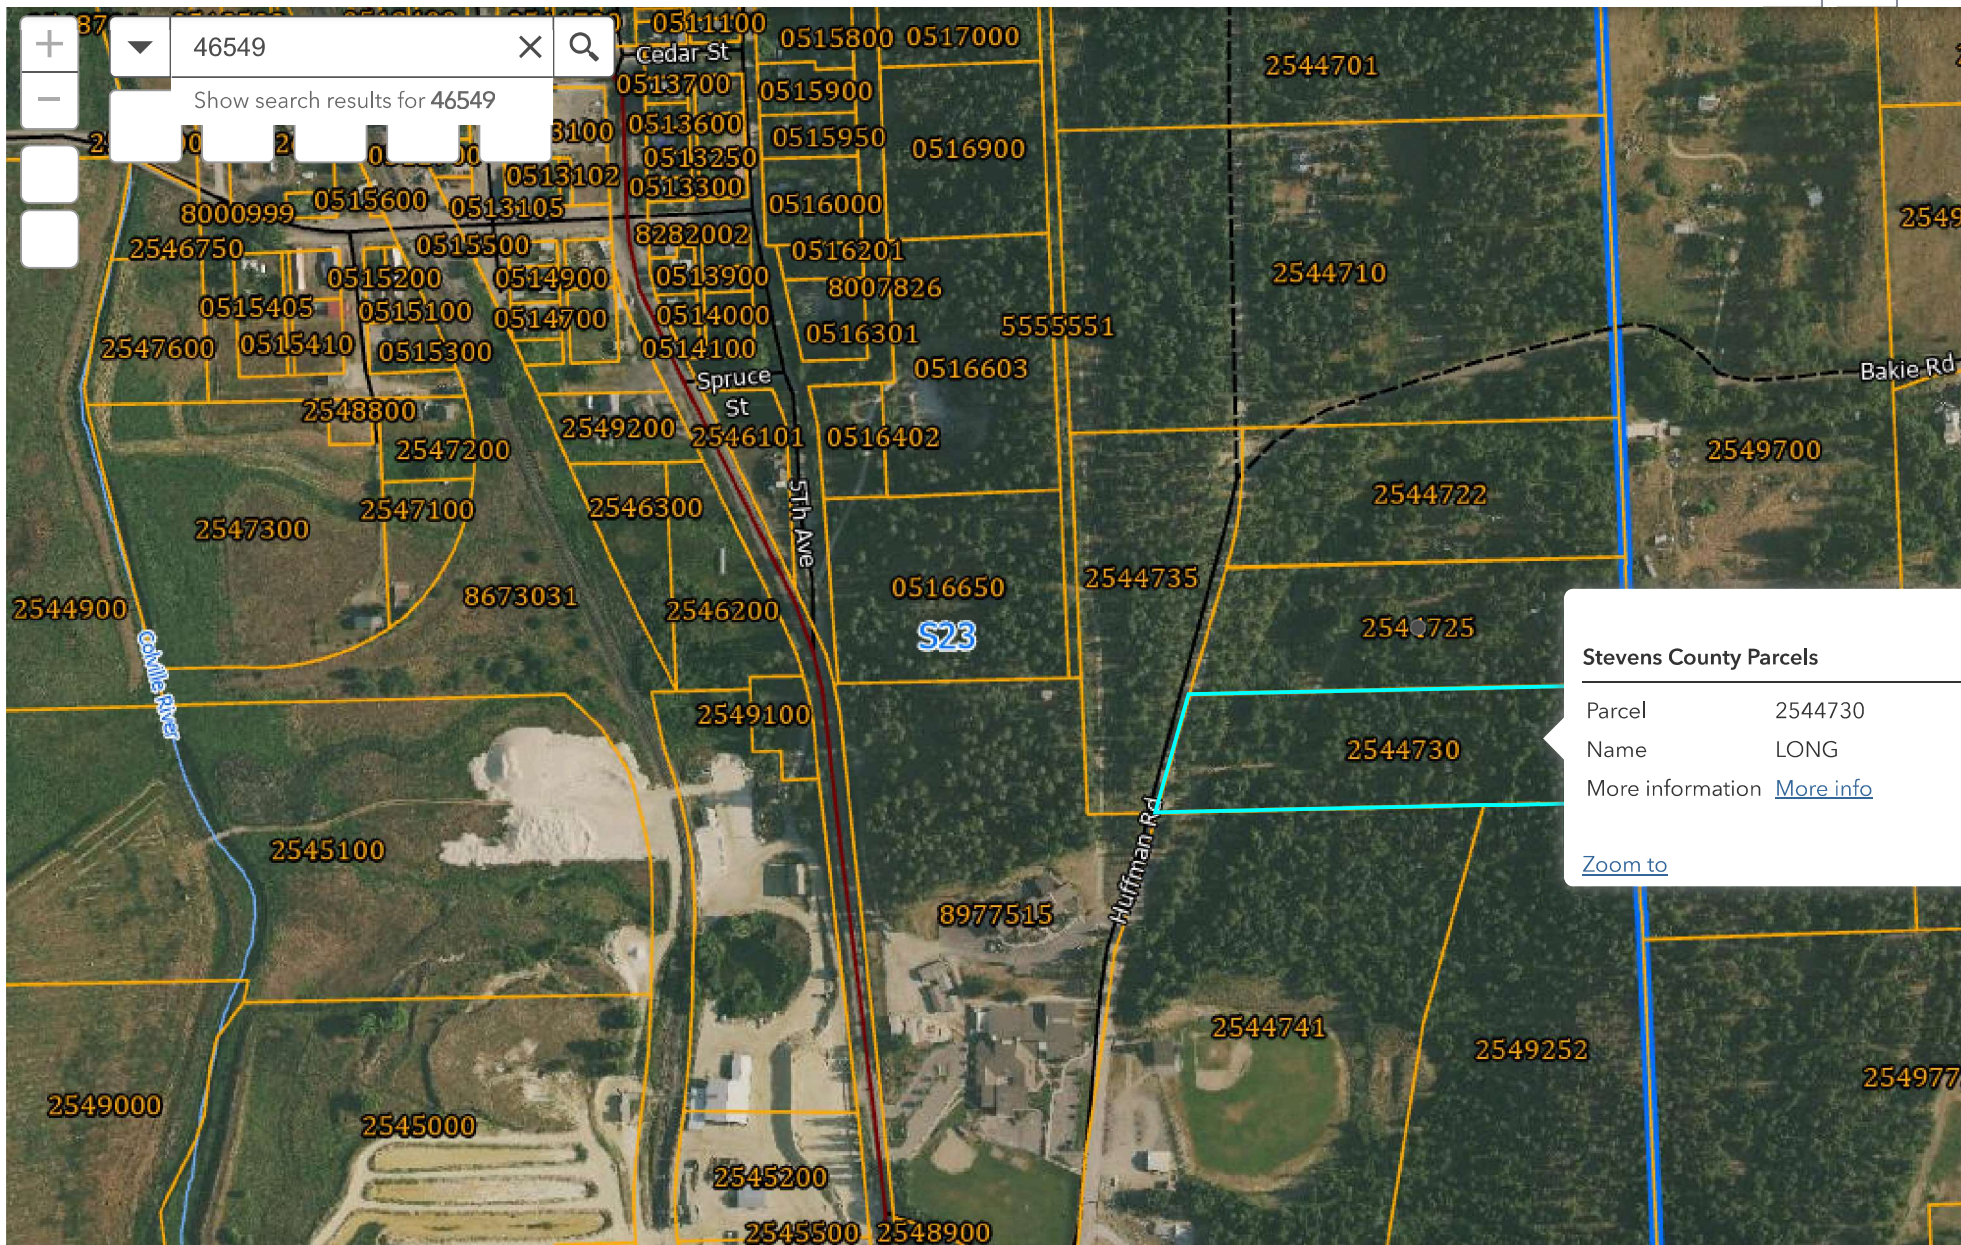

# Stevens County Parcel Map

This site is down for updates between 12am and 2am daily.

400ft