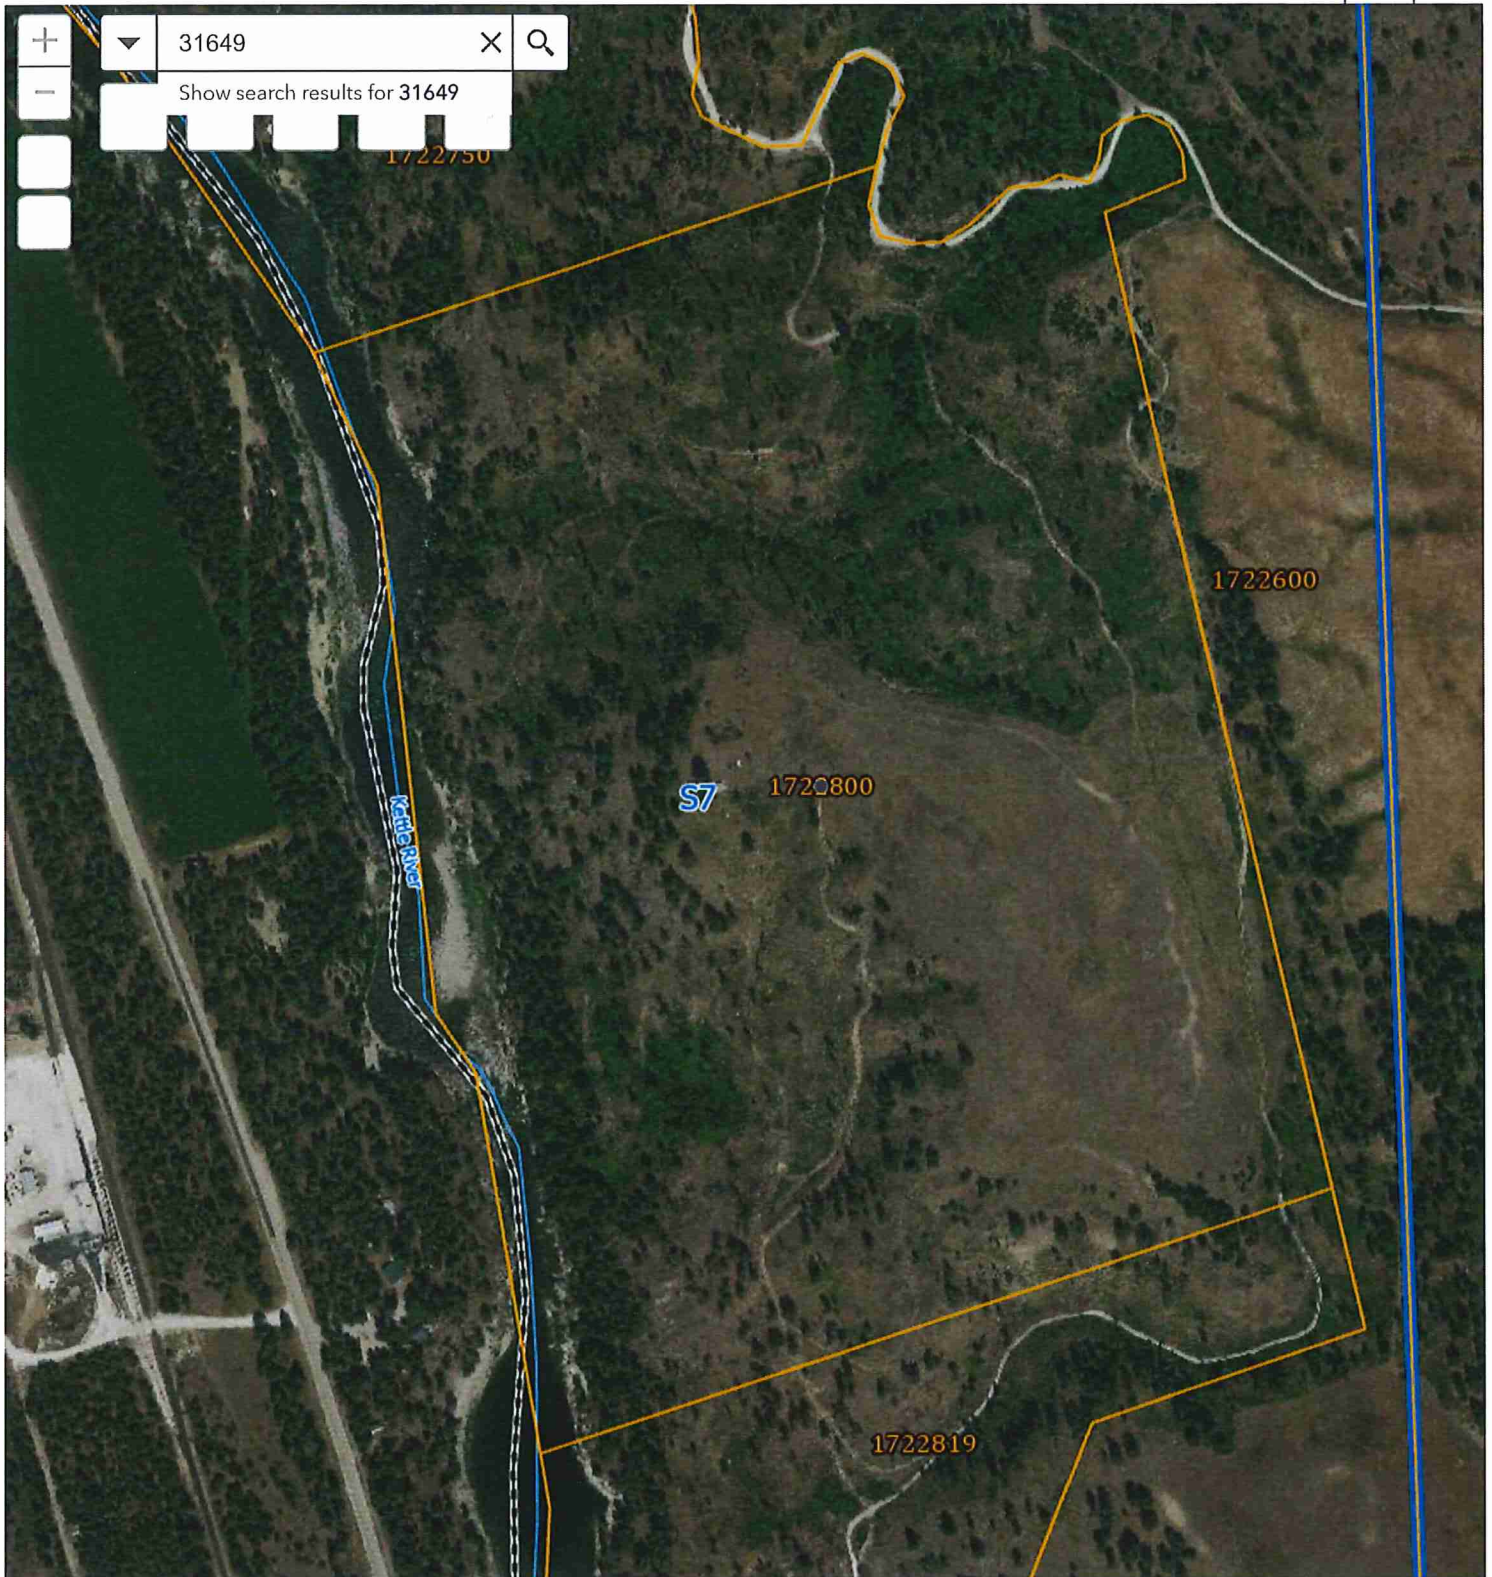

Stevens County Parcel Map

This site is down for updates between 12am and 2am daily.

400ft