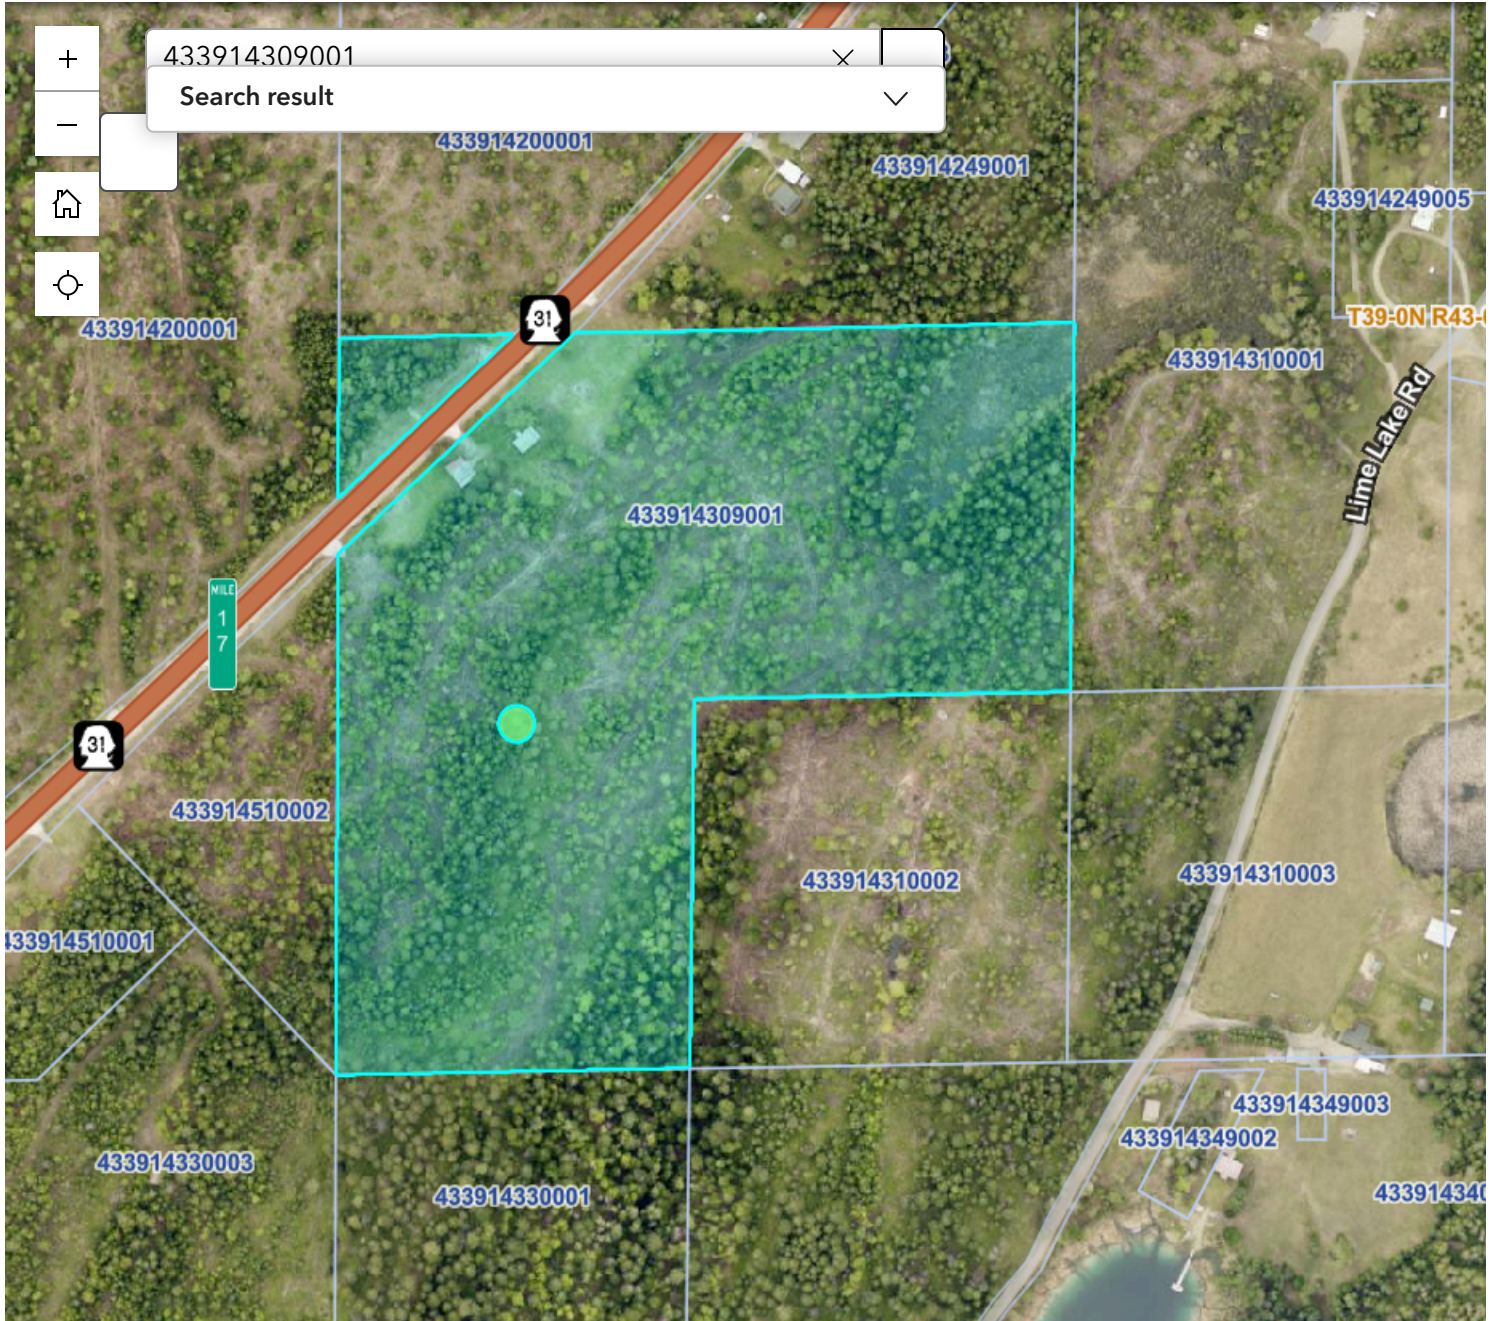

Pend Oreille County Property Search

-117.324... |

500 ft

Vantor | Esri Community Maps Contributors, Pend Oreill... Powered by Esri