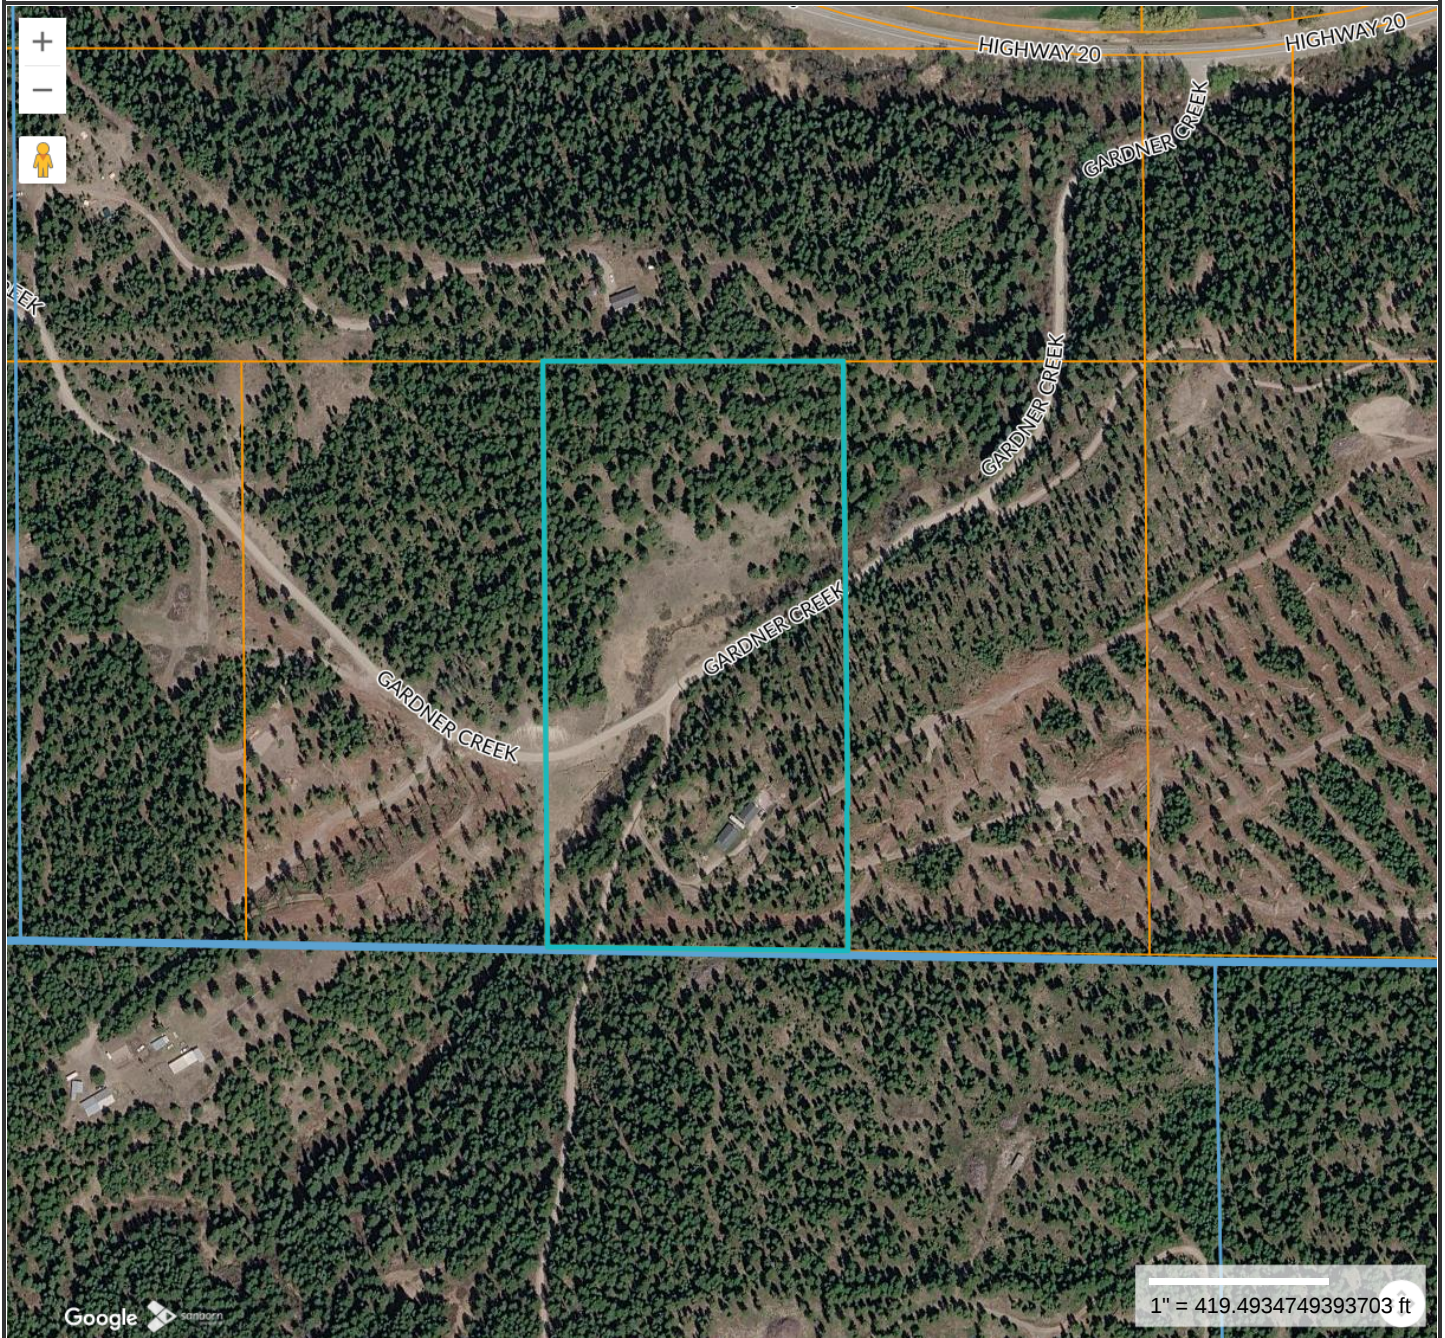

Guliford Estate

Properties Information

Parcel ID 3731363010
Owner GULLIFORD, JOHN

**MAP FOR REFERENCE ONLY
NOT A LEGAL DOCUMENT**

Okanogan County, WA makes no claims and no warranties, expressed or implied, concerning the validity or accuracy of the GIS data presented on this map.

Geometry updated August 2025
Data updated 06/10/2026

Print map scale is approximate. Critical layout or measurement activities should not be done using this resource.