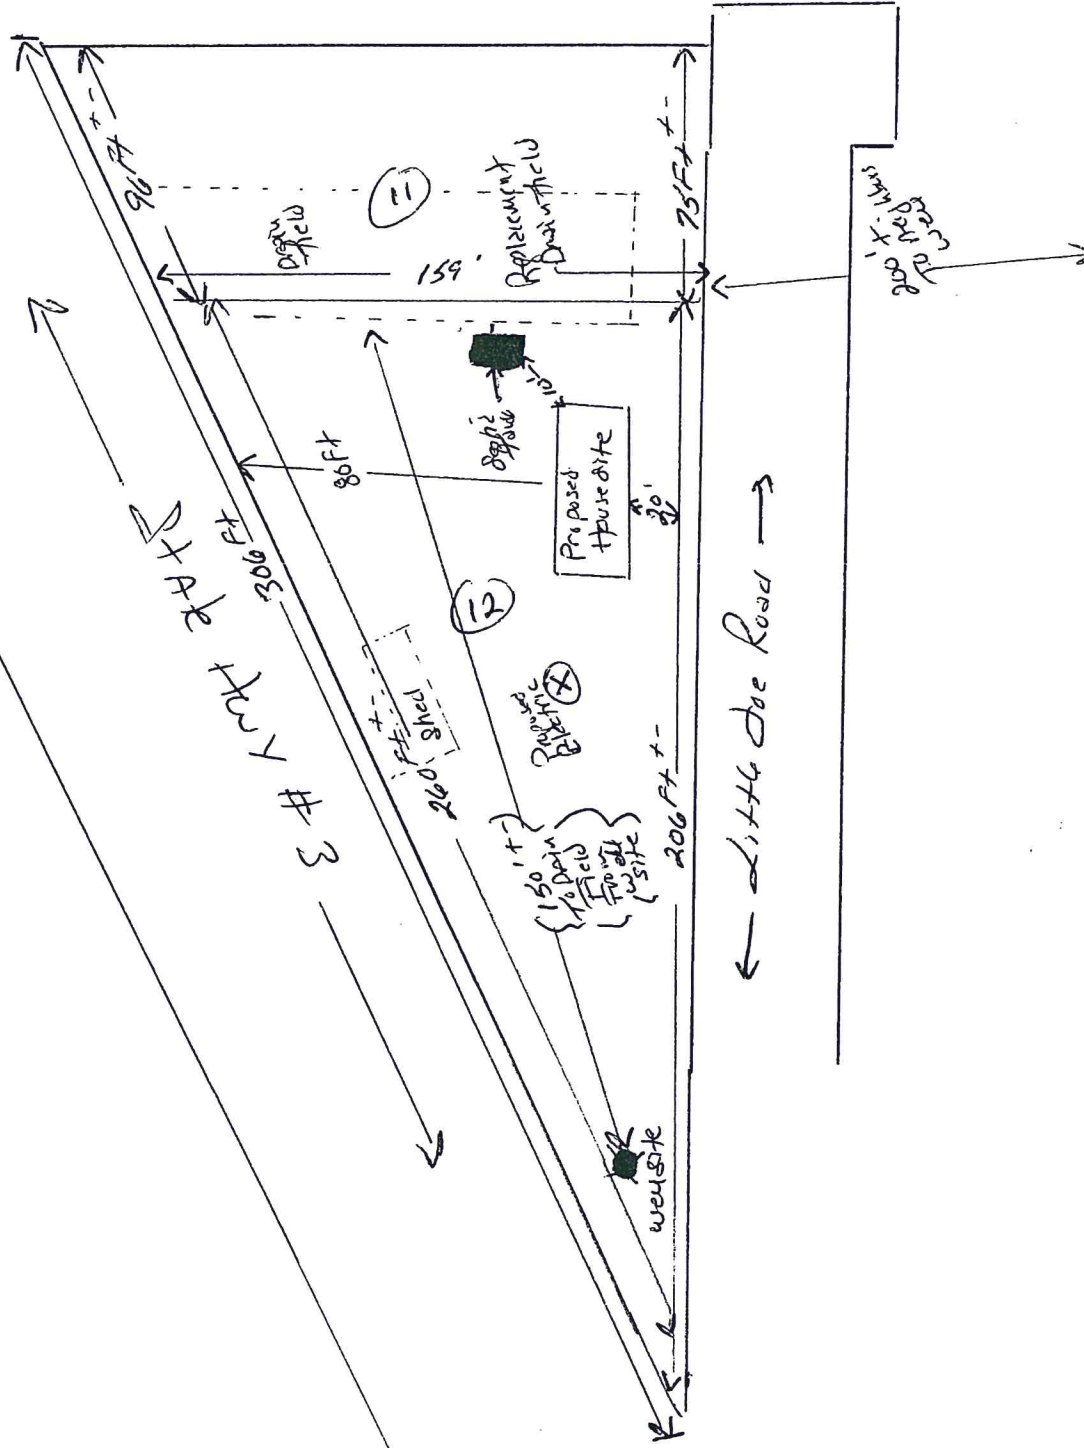

Lots 11 & 12 Kettle River Park Estates No 3 / Block # 738 205 100 11000
Ferry County WA

Owner: Jack Peters
PO 399

Springdale, WA 99193
(509) 999-7115

Installer: Durpos
Construction
(509) 675-0540

"Not to Scale"

FERRY COUNTY,

INGTON

Mickey - 501 - 4380
687
Stewart County title

UNPLATTED

S 88° 00' 37" W - 1315.94'
640.95'

N 2° 17' 45" W

96.52

* NOTE
OF HIGHWAY ACTUALLY
ACCORDING TO
FIELD POSITION
SHOWN

T. LOT II