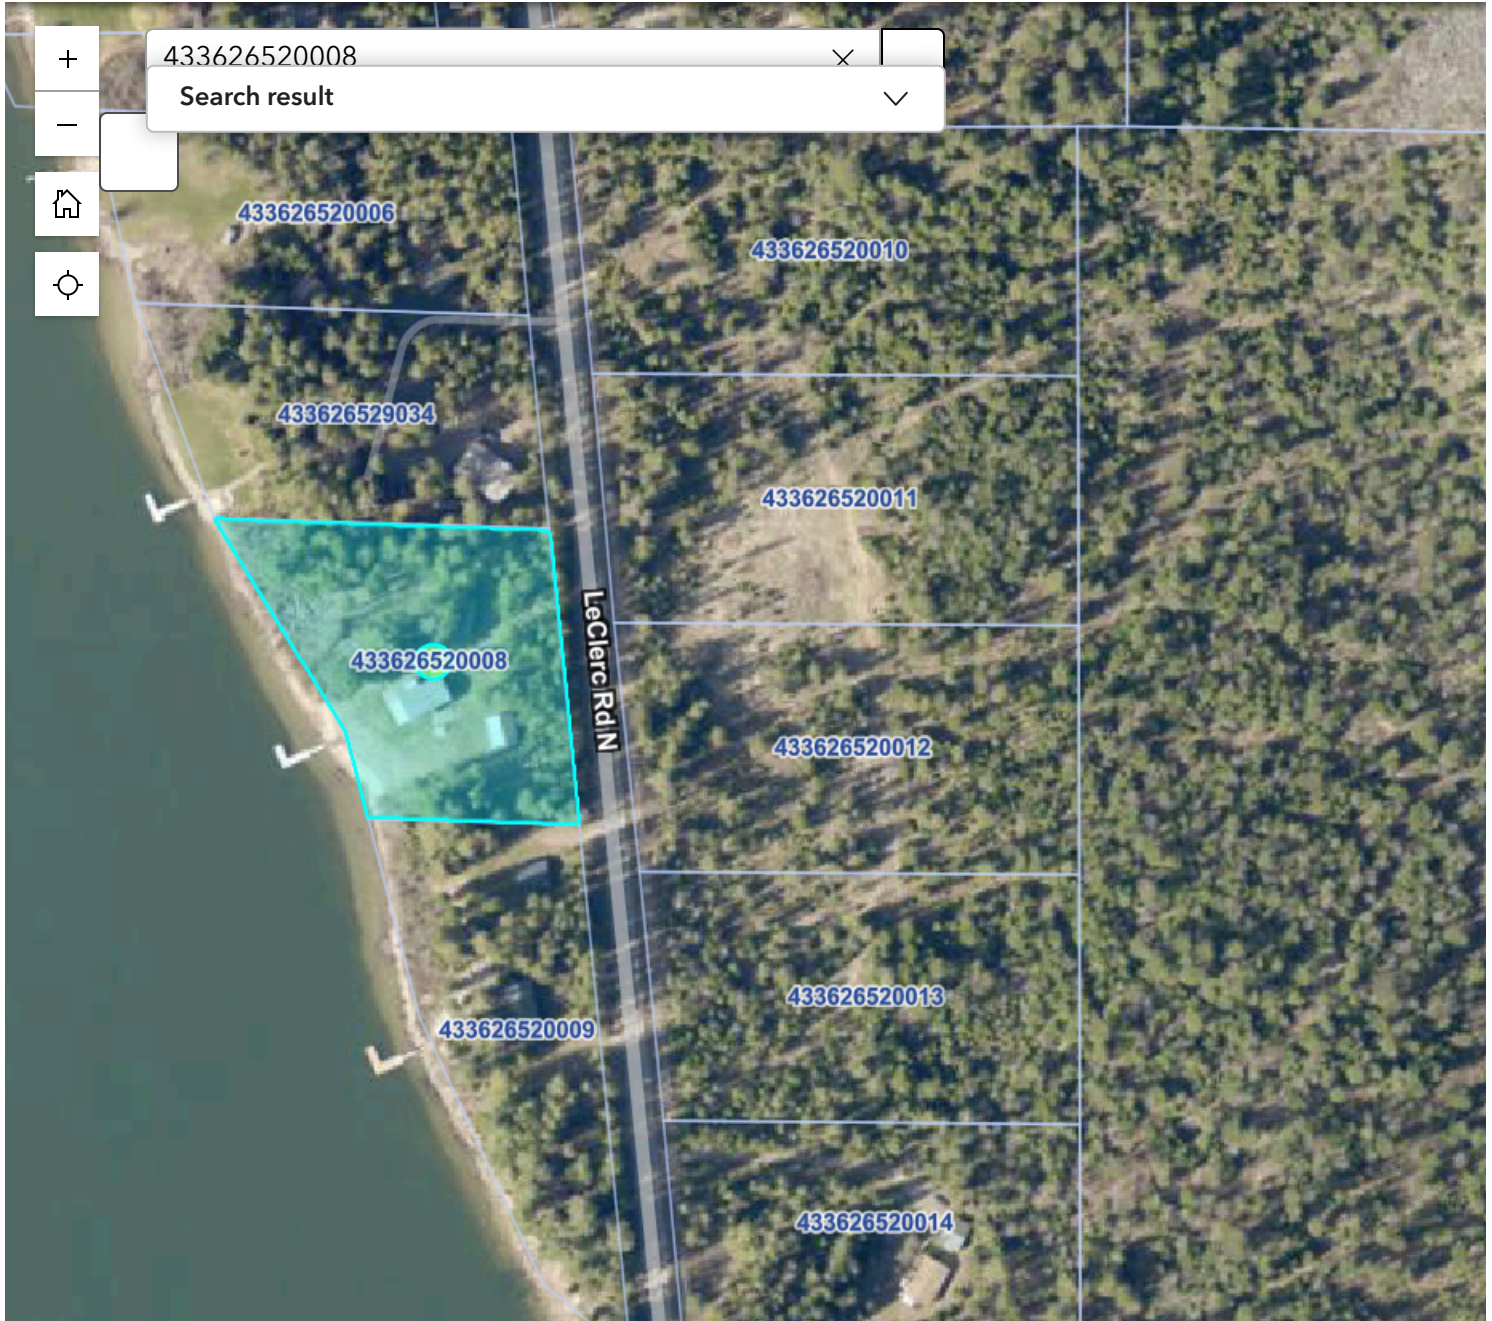

Pend Oreille County Property Search

433626520008

Search result

-117.336...

200 ft