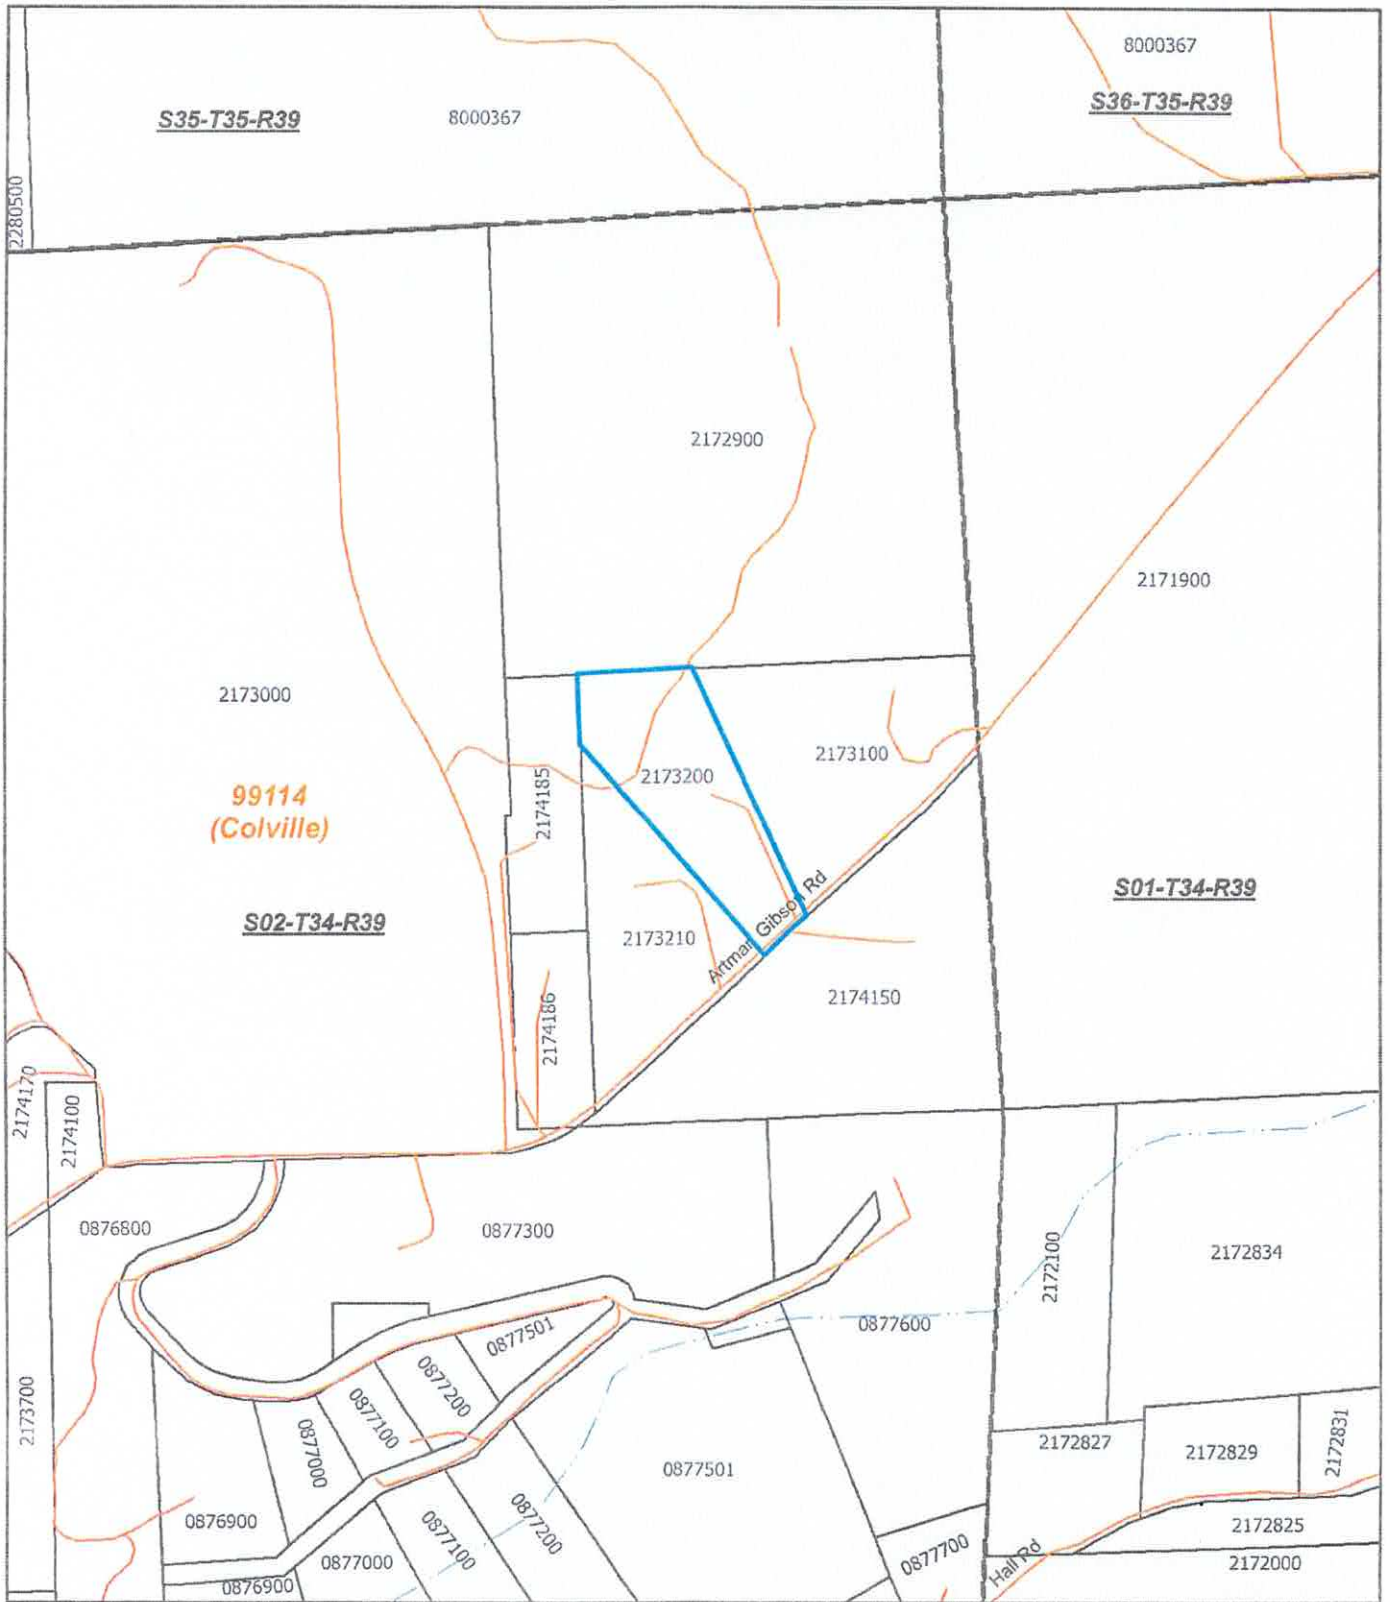

Stevens County Title Company

280 S Oak - 100 E Birch, Colville, WA 99114
(Ph) 509-684-4589 - (Fx) 509-684-5448

0 187.5375 750 1,125 1,500 Feet

1 inch = 500 feet

This sketch is furnished for your information only. The Company has not surveyed the premises and assumes no liability for any inaccuracy therein.