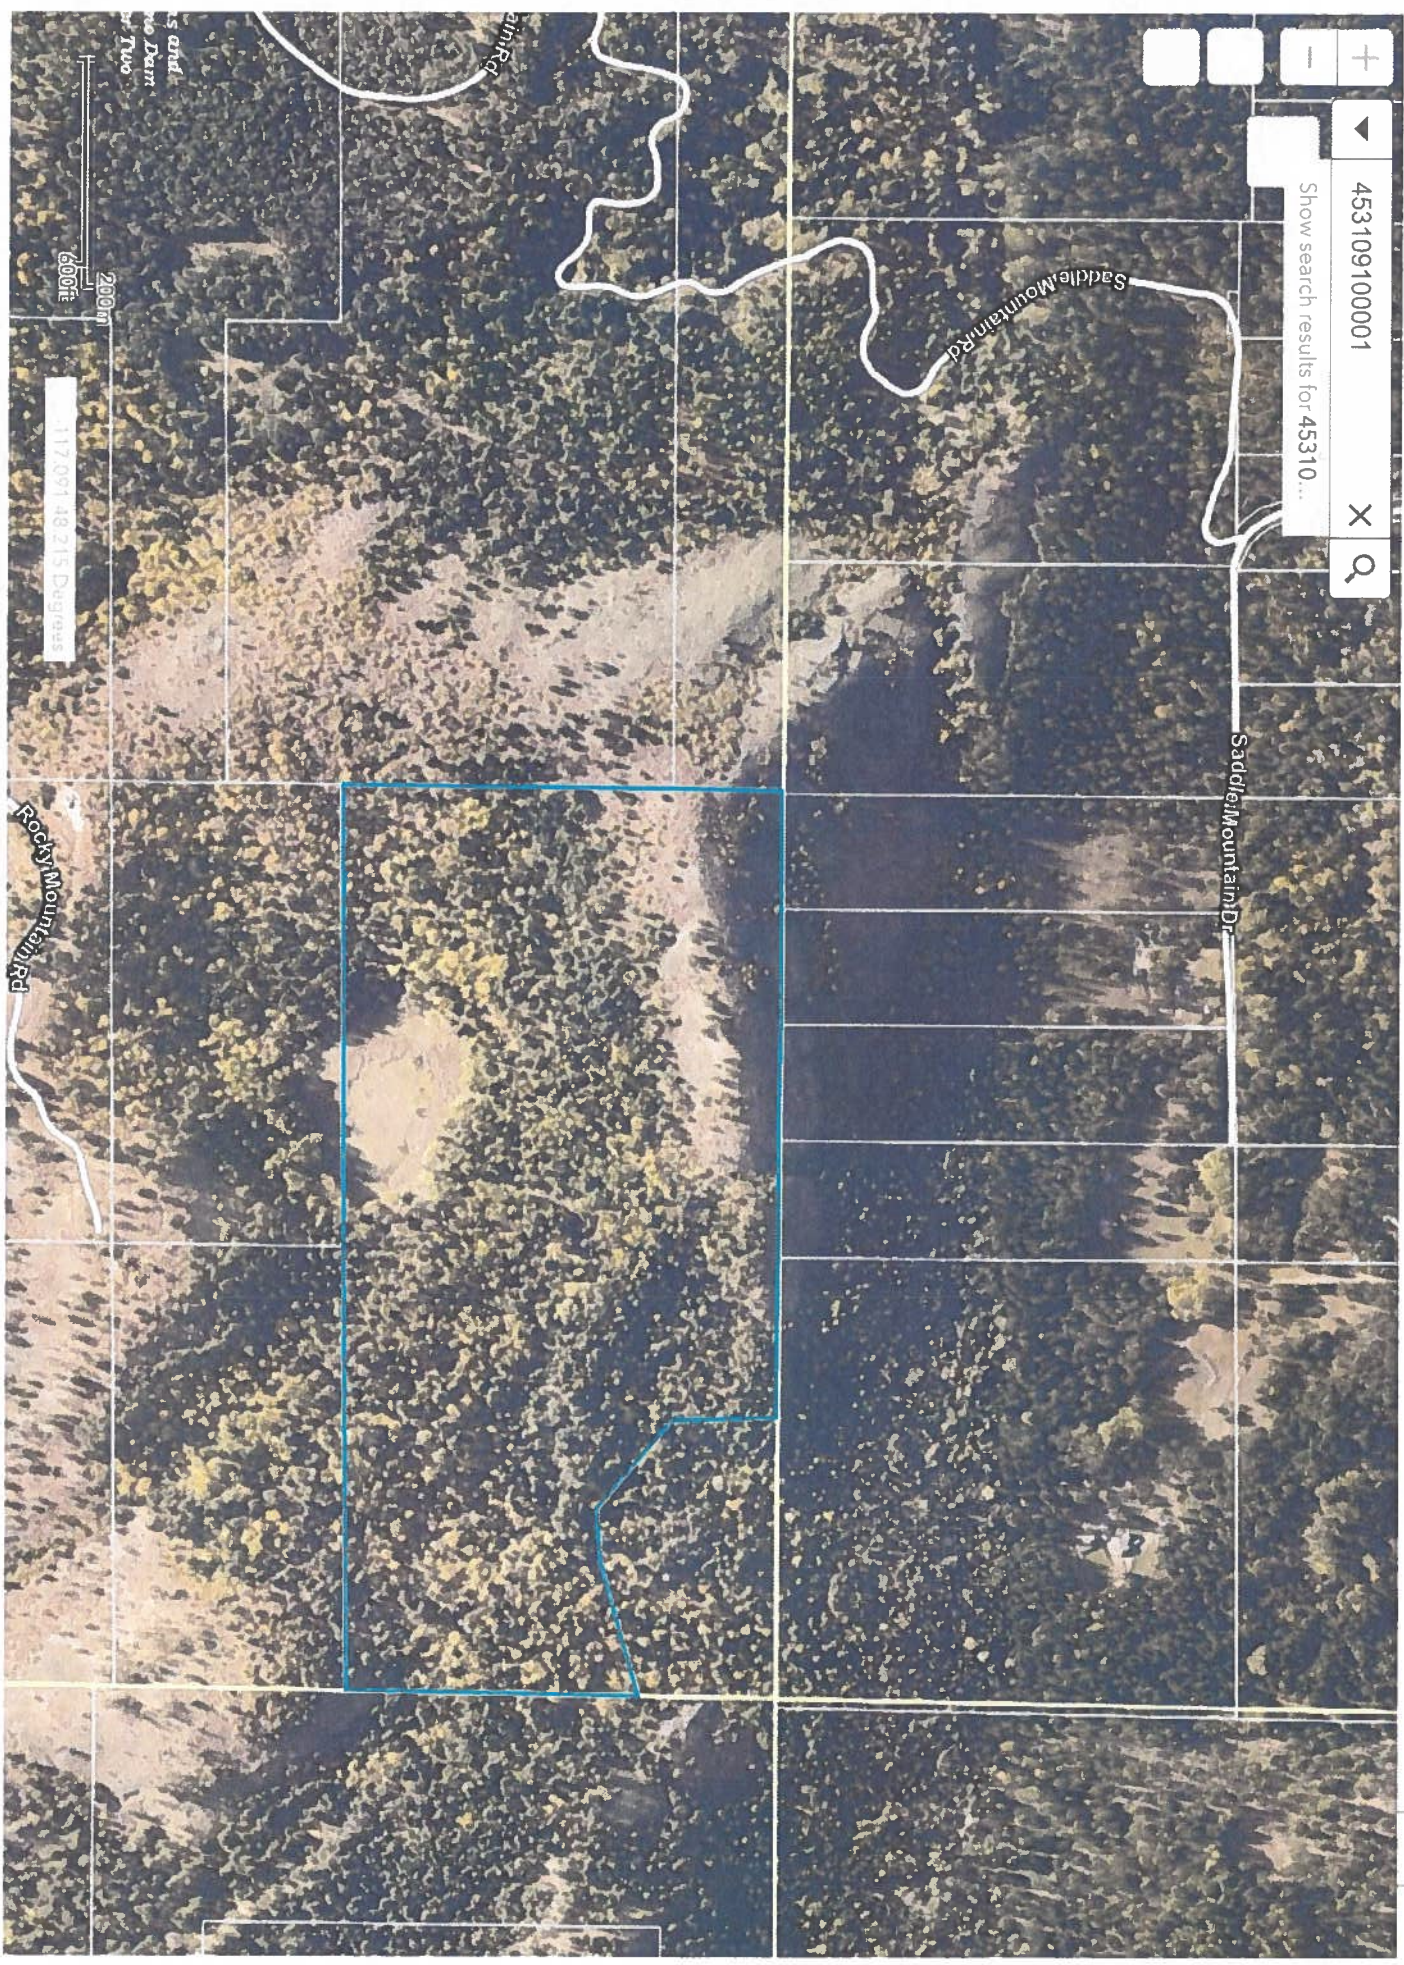

99156

See Page 95

Newport

Oldtown Idaho

- 1. FROST LOOP
- 2. GIDDINGS RD
- CHIPMUNK LN

See Pg 100

COUNTY

Pend Oreille County Property Search

453109100001

Show search results for 45310...

NE 1/4 9-31-45

31

45

TOWNSHIP

RANGE

RS-45

TAX: 2
 11=0004
 1-56-2471-01

The sketch is provided, without charge for your information. It is not intended to show all matters related to the property including, but not limited to, area, dimensions, easements, encroachments, or location of boundaries. It is not part of, nor does it modify, the commitment or policy to which it is attached. The Company assumes NO LIABILITY for any matters related to this sketch. Reference should be made to an accurate survey for further information.